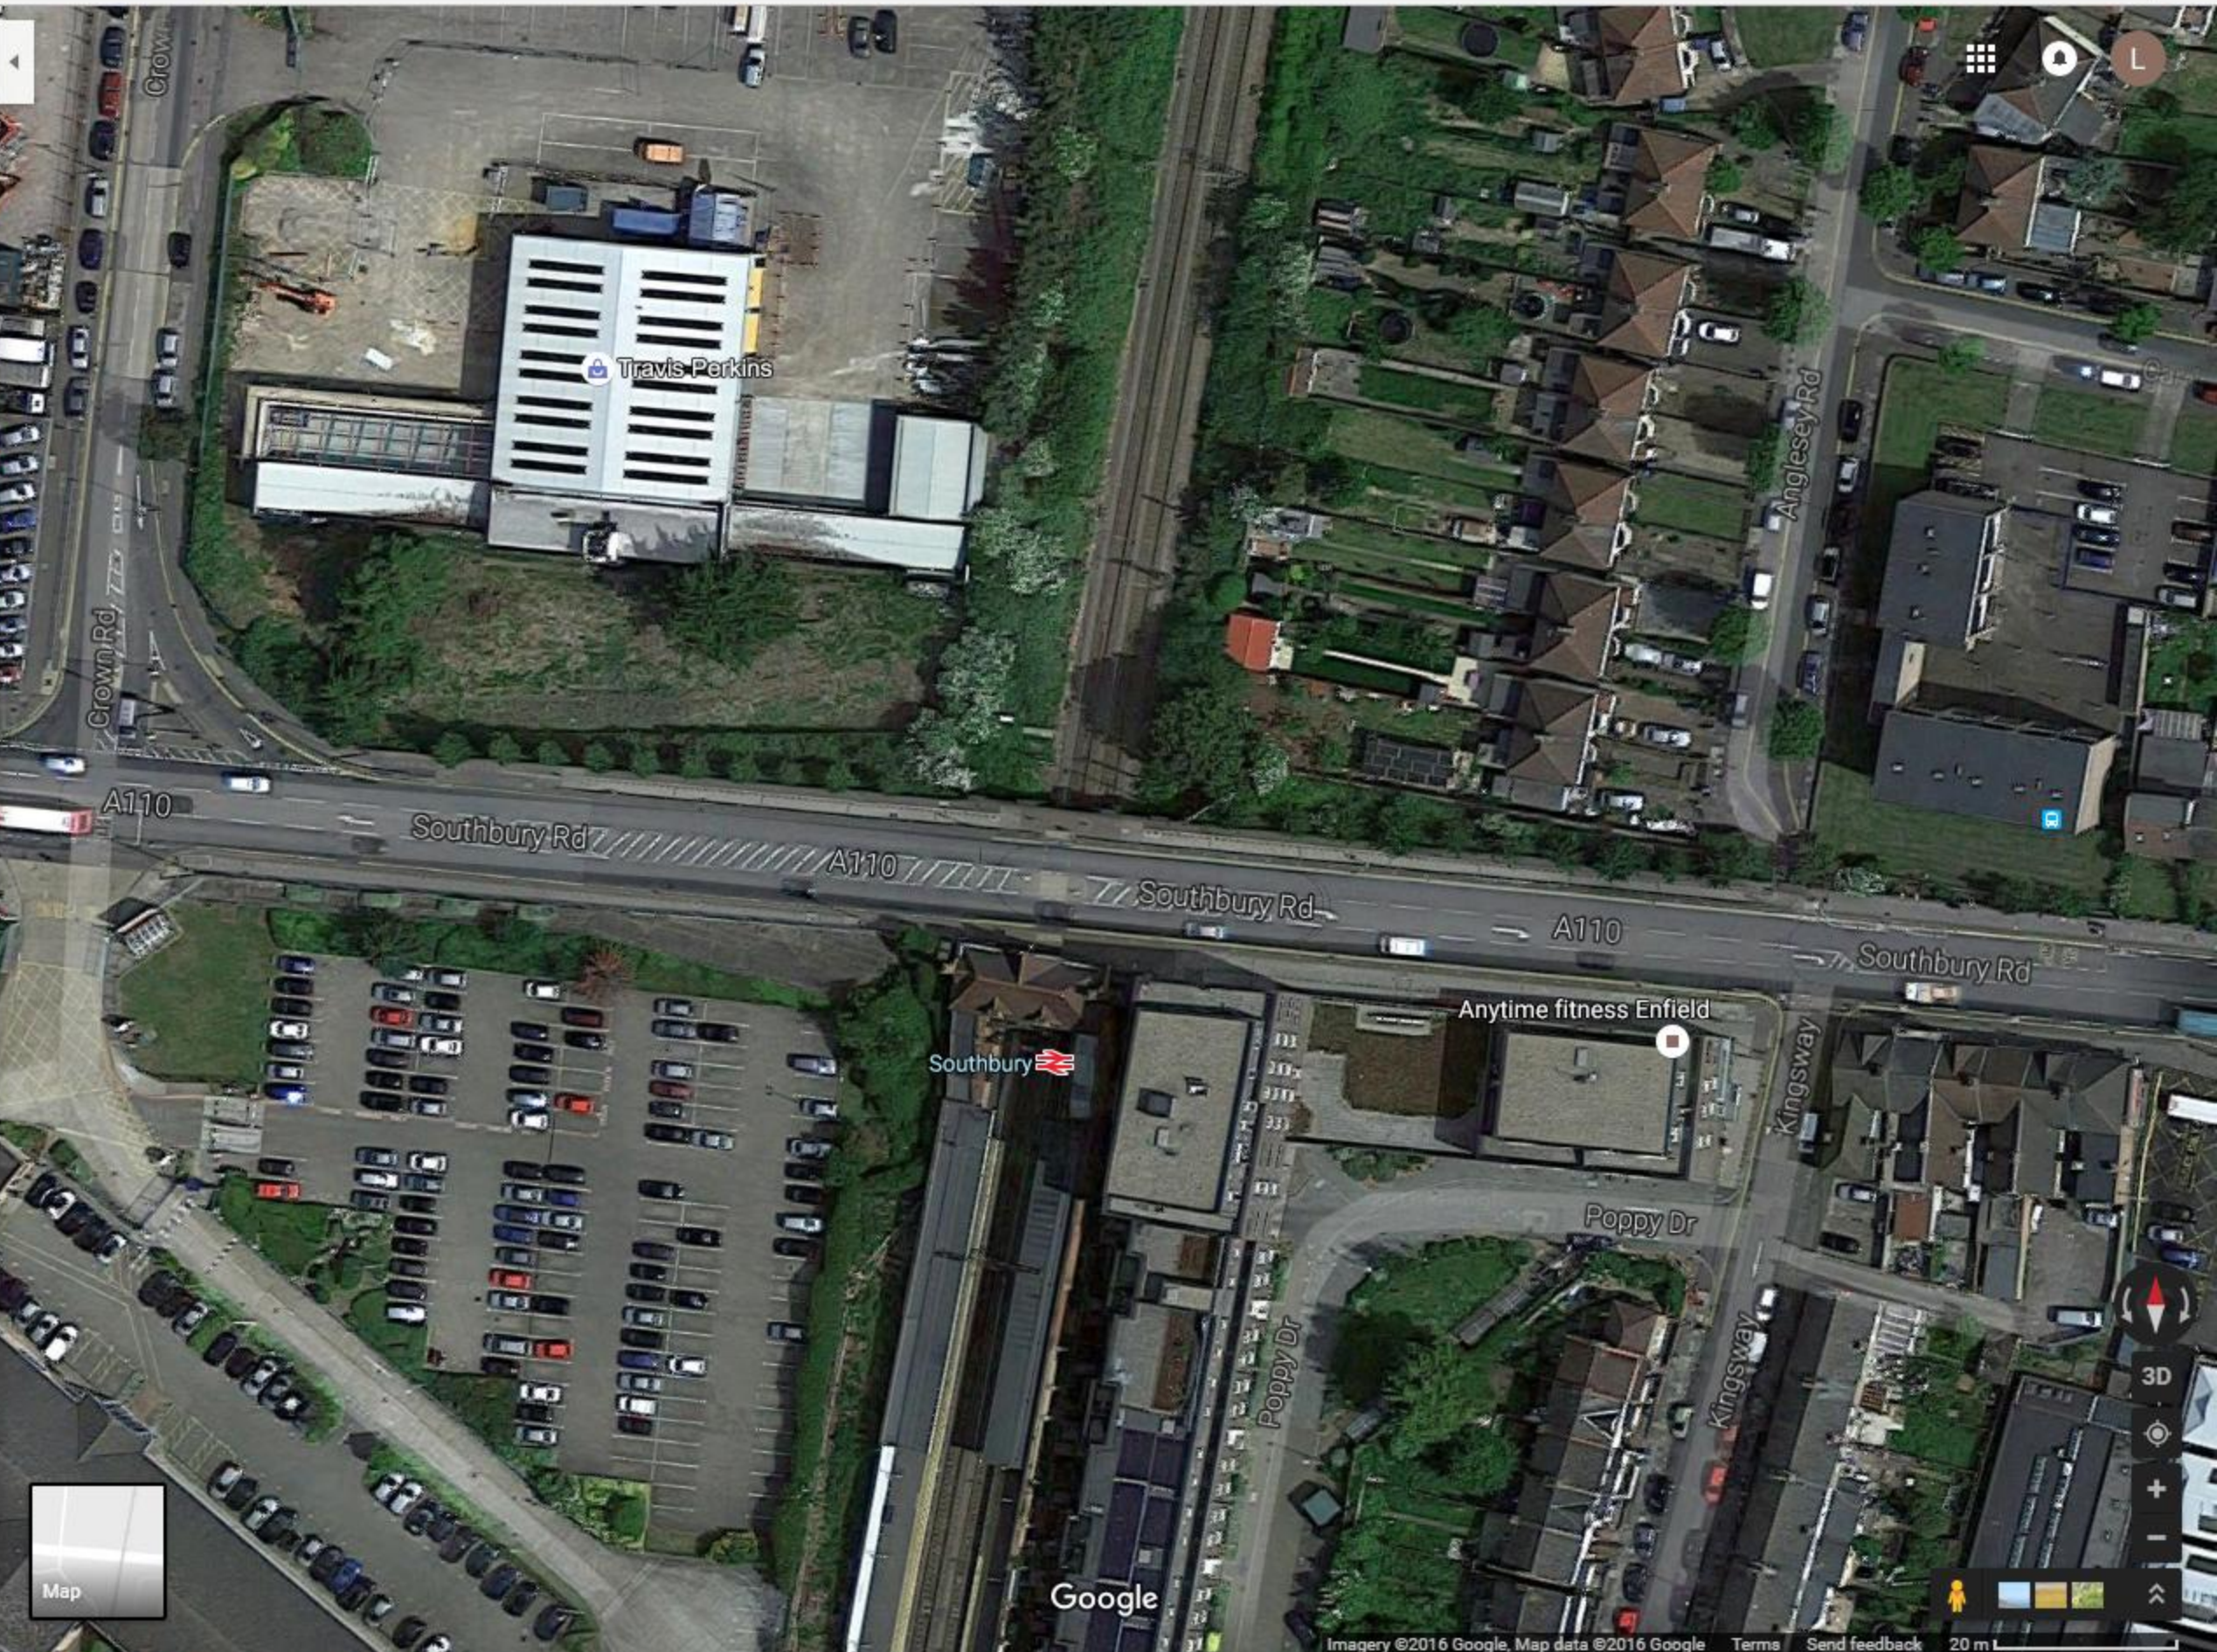

Crown Road, Enfield EN1 1TH

EN1 1TH
Crown Rd
Enfield

Directions

SAVE

NEARBY

SEND TO YOUR PHONE

SHARE

Map

Google