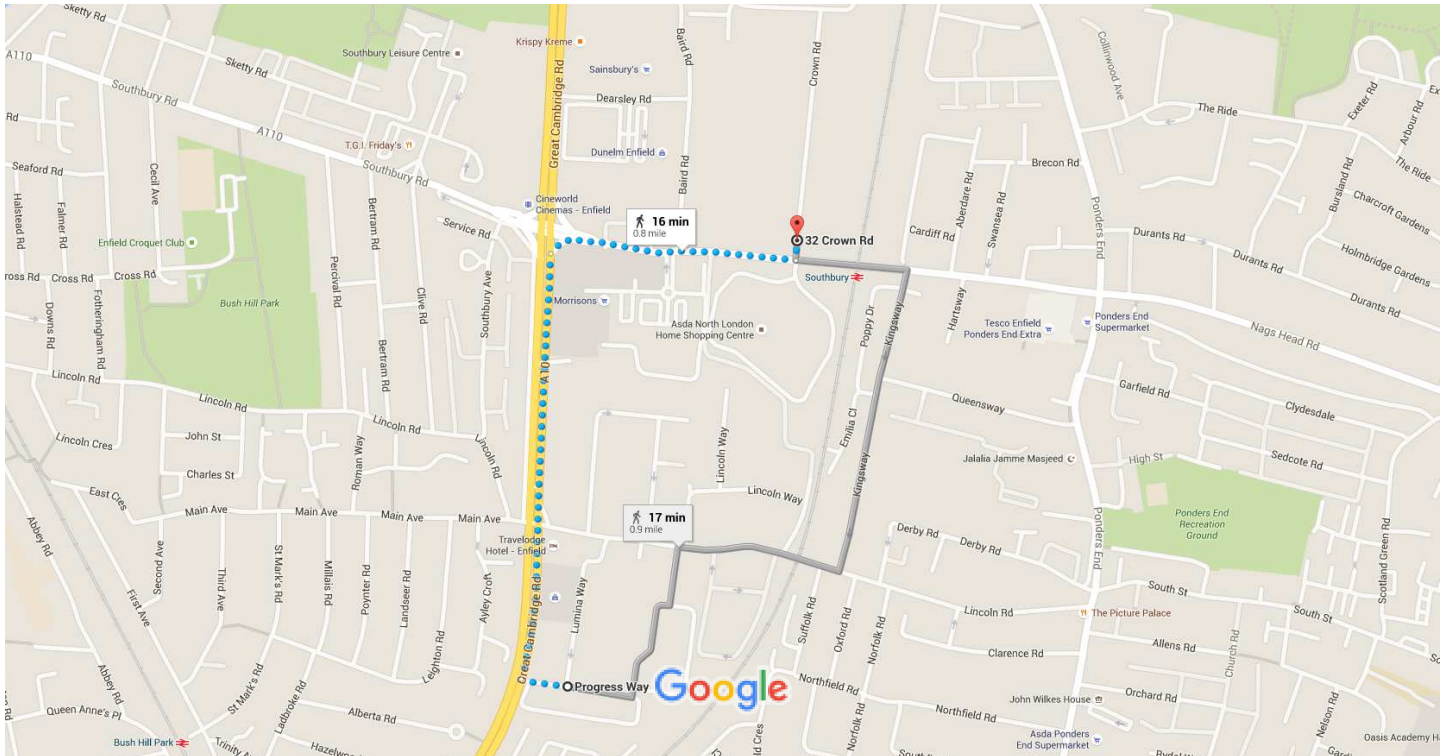

Progress Way, Enfield EN1 1FT, UK to 32 Crown Rd, Enfield EN1, UK

Walk 0.8 mile, 16 min

Map data ©2015 Google 100 m

 via Great Cambridge Rd/A10 and Southbury Rd/A110 **16 min**

Show terrain 0.8 mile

Details