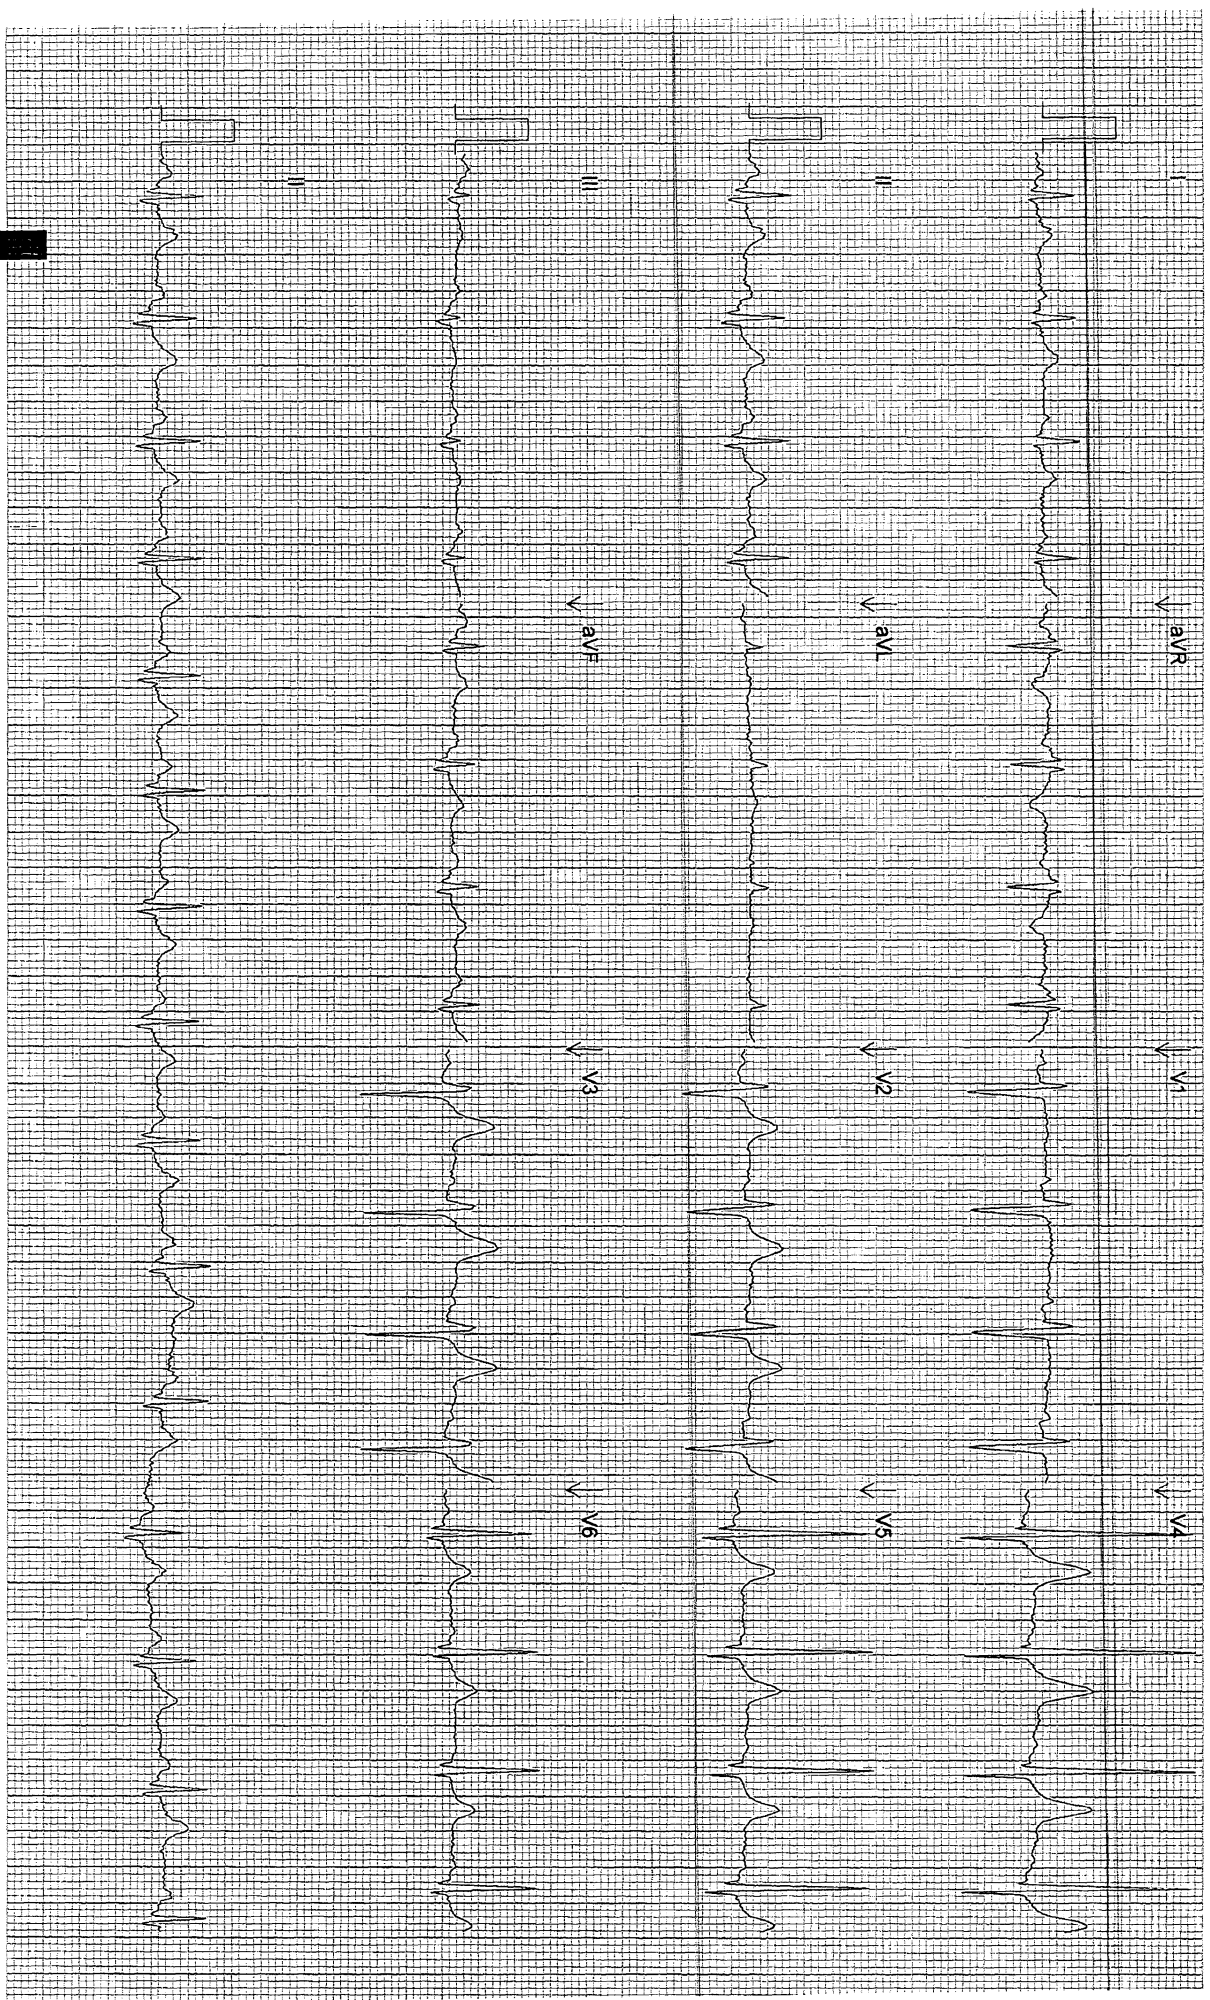

U.  
DOB:  
Gender:

Name:

Simon  
Coele  
11214451  
26/11/81

26/10/2018 11:31:04

P/PR: 112/142 ms  
QRS: 98 ms  
QT/QTc: 364/440 ms  
P/QRS/T Axis: 73/8/54 deg  
Heart Rate: 88 BPM

*Φ Acute changes.*

25 mm/s

10 mm/mV Frequency Response [0.5-35] Hz

P/N 94018-0000

Simultaneous Version 2.5.0