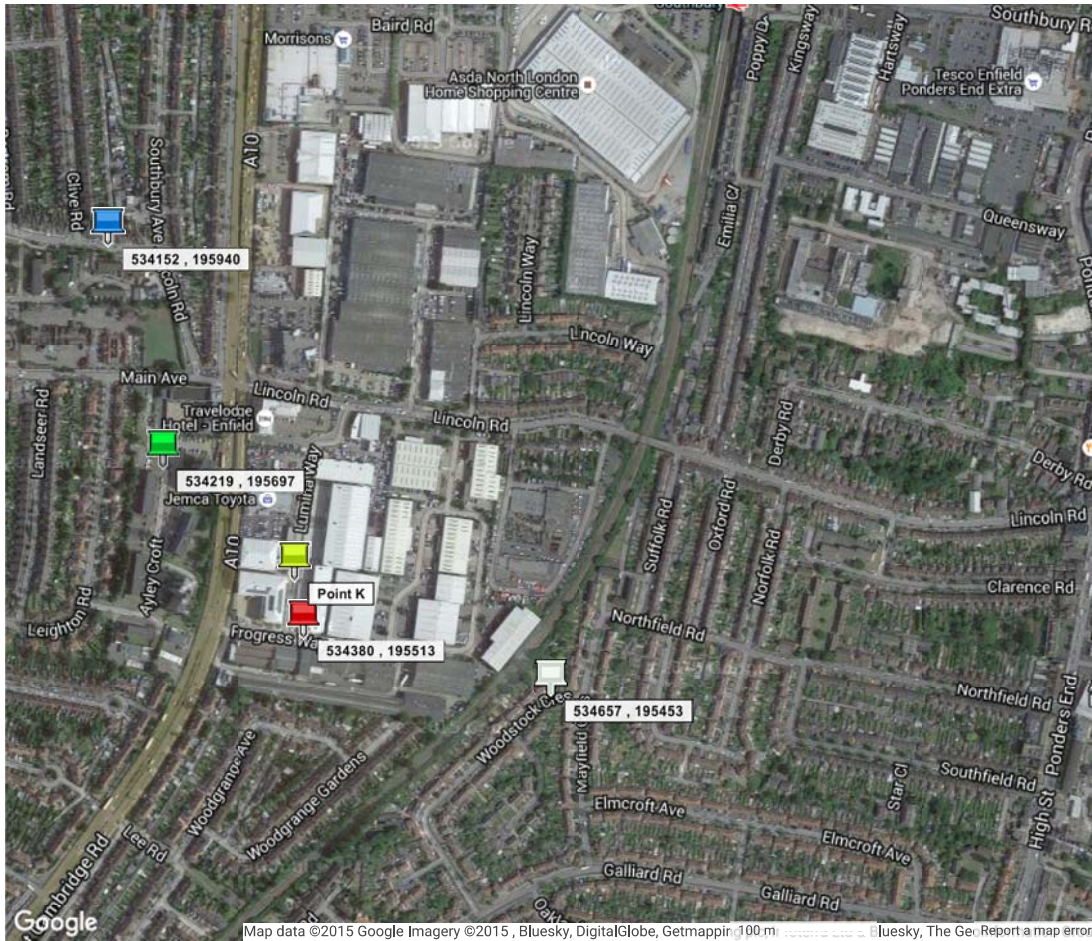

Grid Reference Finder

Grid Reference	X (Eastings)	Y (Northings)	Latitude	Longitude	Description (Click to Edit)	Address	Postcode	Link	Center	Zoom	St
TQ 34380 95513	534380	195513	51.642370	-0.05935673	534380 , 195513	1 Progress Way, Enfield, Greater London EN1 1FT, UK	EN1 1FT				
TQ 34152 95940	534152	195940	51.646262	-0.06248615	534152 , 195940	166 Lincoln Rd, Enfield, Greater London EN1 1LN, UK	EN1 1LN				
TQ 34369 95576	534369	195576	51.642937	-0.05949139	Point K	22a Lumina Way, Enfield, Greater London EN1 1FS, UK	EN1 1FS				
TQ 31438 97711	531438	197711	51.662817	-0.10102331	531438 , 197711	40 Hardy Way, Enfield, Greater London EN2 8NW, UK	EN2 8NW				
TQ 34219 95697	534219	195697	51.644062	-0.06161153	534219 , 195697	Ayley Croft, Enfield, Greater London EN1, UK	EN1 1XU				
TQ 34736 96257	534736	196257	51.648969	-0.05393385	Point Z	Crown Rd, Enfield, Greater London EN1, UK	EN1 1UB				
TQ 34375 98125	534375	198125	51.665843	-0.05842610	534375 , 198125	8 Tynemouth Dr, Enfield, Greater London EN1 4LS, UK	EN1 4LS				
TQ 34396 97692	534396	197692	51.661947	-0.05828901	534396 , 197692	899 Great Cambridge Rd, Enfield, Greater London EN1 4BX, UK	EN1 4BX				
TQ 34657 95453	534657	195453	51.641765	-0.05537912	534657 , 195453	65-100 Woodstock Cres, London N9 7NB, UK	N9 7NB				

Progress Way Red Marker

Crown Road Pink Marker

Grid Ref: 534657, 195453 White Marker on Map Woodstock Cres

CAD Ref: 10481 White Marker on Map Woodstock Cres