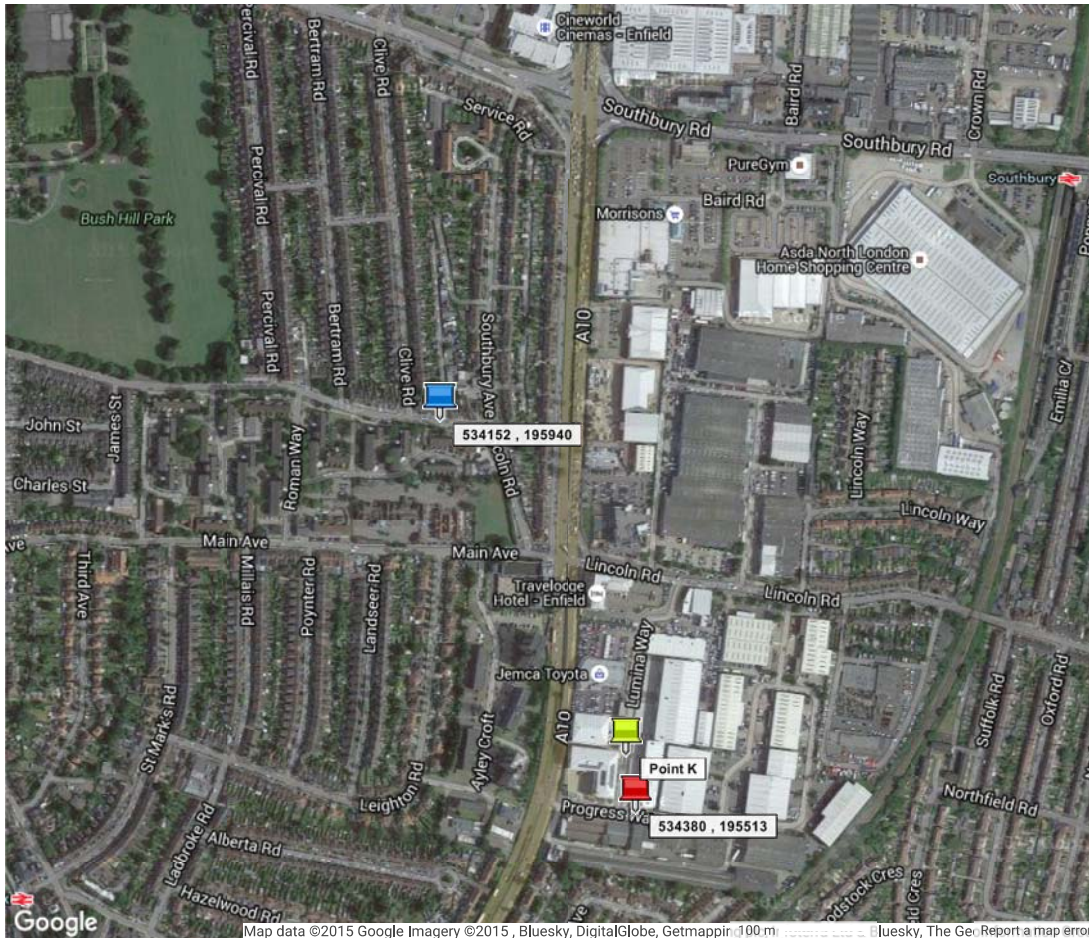

Grid Reference Finder

Grid Reference	X (Eastings)	Y (Northings)	Latitude	Longitude	Description (Click to Edit)	Address	Postcode	Link	Center	Zoom	St
TQ 34380 95513	534380	195513	51.642370	-0.05935673	534380 , 195513	1 Progress Way, Enfield, Greater London EN1 1FT, UK	EN1 1FT	Link			
TQ 34152 95940	534152	195940	51.646262	-0.06248615	534152 , 195940	166 Lincoln Rd, Enfield, Greater London EN1 1LN, UK	EN1 1LN	Link			
TQ 34369 95576	534369	195576	51.642937	-0.05949139	Point K	22a Lumina Way, Enfield, Greater London EN1 1FS, UK	EN1 1FS	Link			

Red Mark is Progress way Grid ref 534380, 195513

Blue Mark is Lincoln Road where the Grid Ref is for 534152, 195940.

Yellow Mark is Luminia Way.

In CAD 1323 page 147 Att Loen Lincoln Rd/Luminia Way?