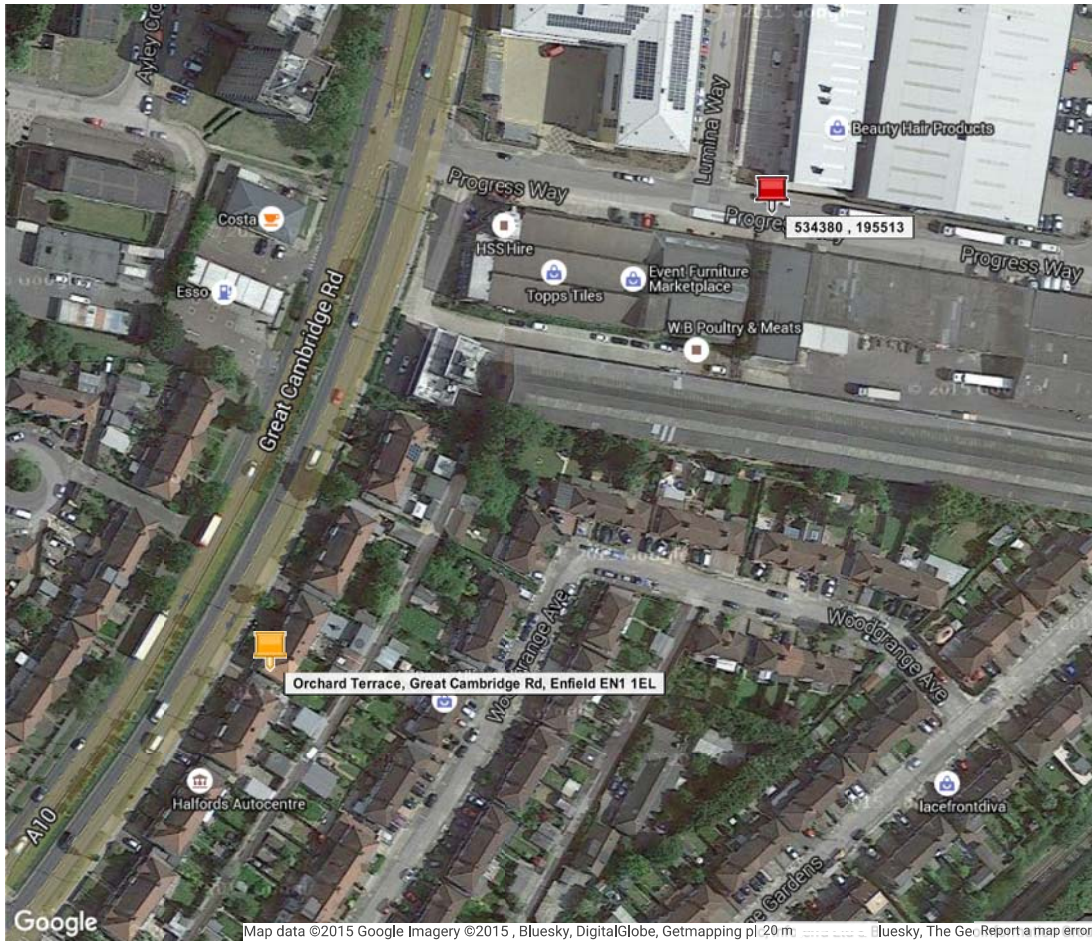

Grid Reference Finder

CAD REF: 1722:07/06/2014 - 03:58 Hours - Page 152 to 154 -
 Grid Ref:Blacked out - Page 154 shows 24 Orchard Terrace

Grid Reference	X (Eastings)	Y (Northings)	Latitude	Longitude	Description (Click to Edit)	Address	Postcode	Link	Center	Zoom	St
TQ 34244 95383	534244	195383	51.641237	-0.06136790	Orchard Terrace, Great Can	Orchard Terrace, Great Cambridge Rd, Enfield, Greater London EN1	EN1 1EL	Link			
TQ 34380 95513	534380	195513	51.642370	-0.05935673	534380, 195513	1 Progress Way, Enfield, Greater London EN1 1FT, UK	EN1 1FT	Link			

This CAD is CAD Ref: 1722:07/06/2014 - 03:58 Hours
 Grid Ref: Blacked out - Page 154 shows 24 Orchard Terrace
 24 Orchard Terrace - ORANGE Marker on Map
 Progress Way RED Marker