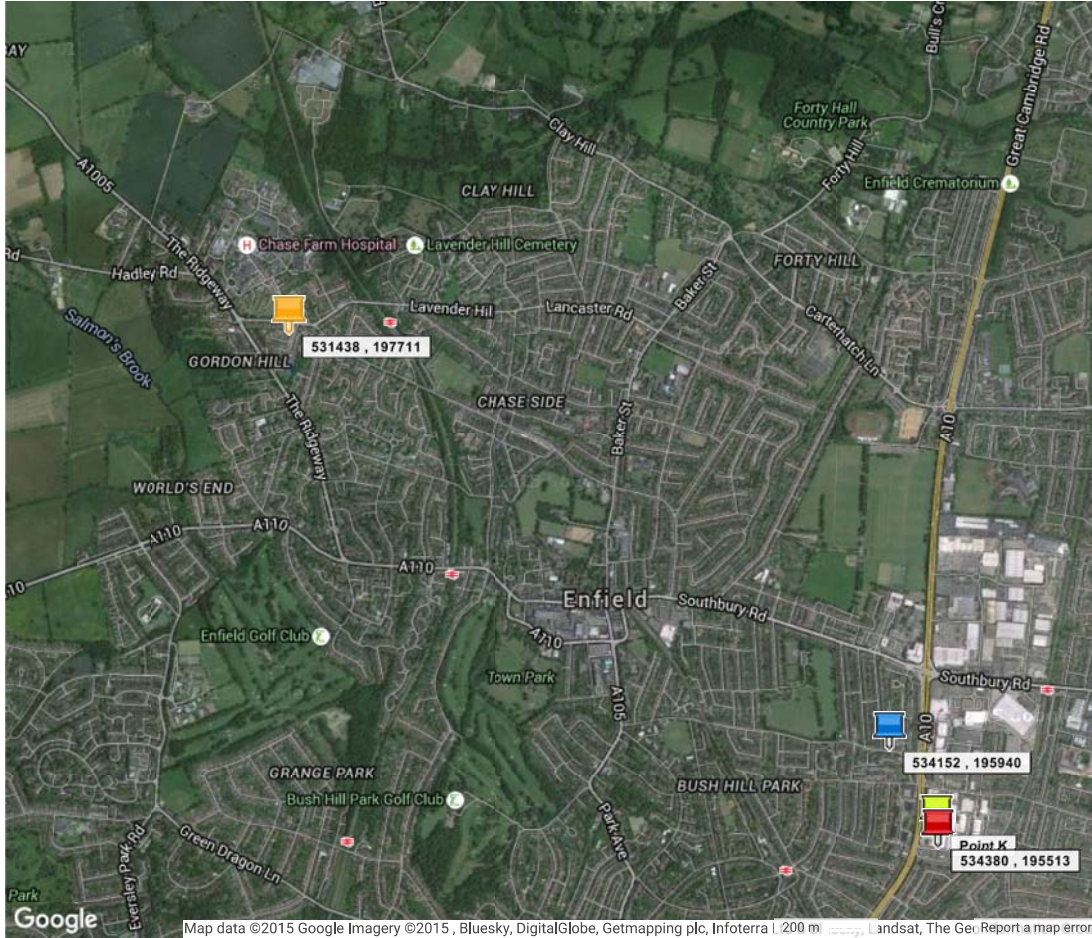

Grid Reference Finder

CAD REF: 2141:07/06/2014 - 05:50 Hours - Page 160 to 164 -
 Grid Ref:531438, 197711 - Hardy Way, Chase Side - Miles Away

Grid Reference	X (Eastings)	Y (Northings)	Latitude	Longitude	Description (Click to Edit)	Address	Postcode	Link	Center	Zoom	St
TQ 34380 95513	534380	195513	51.642370	-0.05935673	534380 , 195513	1 Progress Way, Enfield, Greater London EN1 1FT, UK	EN1 1FT				
TQ 34152 95940	534152	195940	51.646262	-0.06248615	534152 , 195940	166 Lincoln Rd, Enfield, Greater London EN1 1LN, UK	EN1 1LN				
TQ 34369 95576	534369	195576	51.642937	-0.05949139	Point K	22a Lumina Way, Enfield, Greater London EN1 1FS, UK	EN1 1FS				
TQ 31438 97711	531438	197711	51.662817	-0.10102331	531438 , 197711	40 Hardy Way, Enfield, Greater London EN2 8NW, UK	EN2 8NW				

This CAD is CAD Ref: 2141:07/06/2014
 Grid Ref: 531438, 197711 ORANGE Marker On Map
 Progress Way is Red Marker On Map
 BLUE Marker is Lincoln Road
 YELLOW Marker is Luminia Way