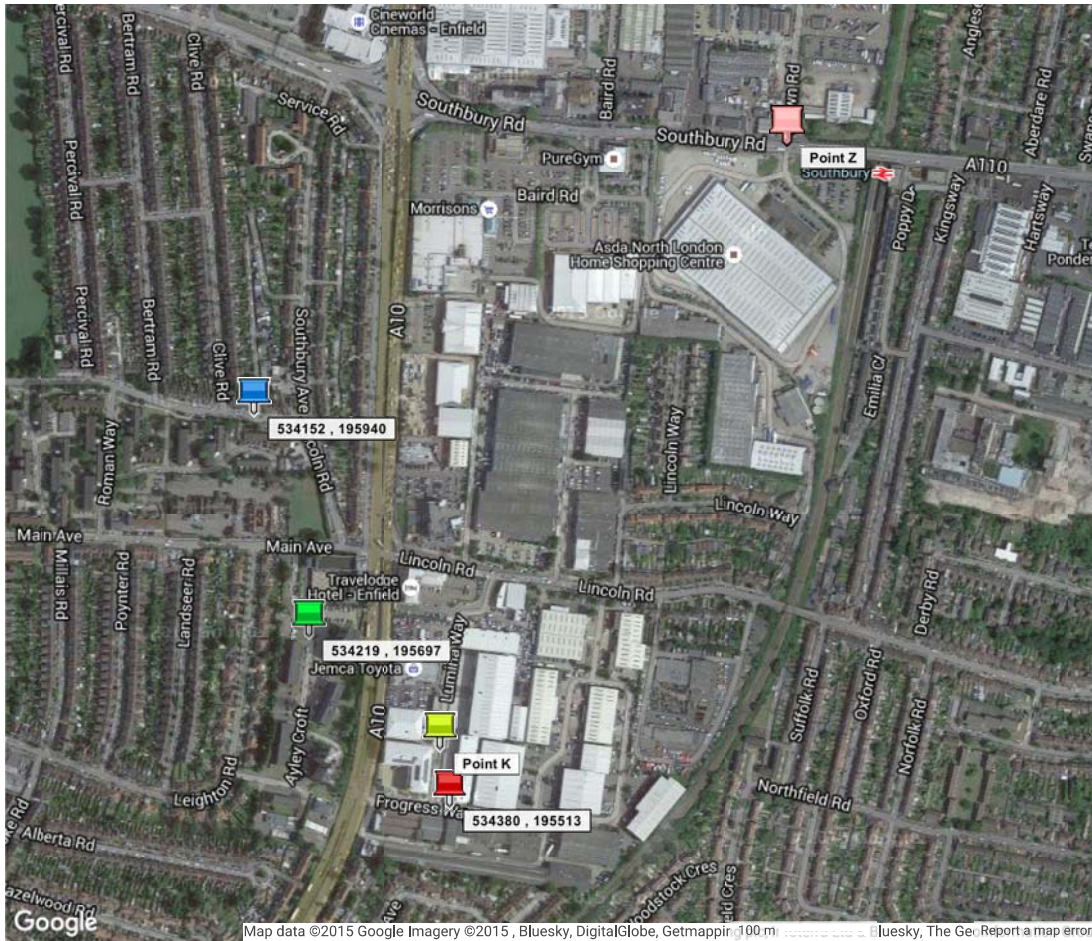

Grid Reference Finder

Map data ©2015 Google Imagery ©2015, Bluesky, DigitalGlobe, Getmappir, 100 m, Bluesky, The Geo. Report a map error

Grid Reference	X (Eastings)	Y (Northings)	Latitude	Longitude	Description (Click to Edit)	Address	Postcode	Link	Center	Zoom	St
TQ 34380 95513	534380	195513	51.642370	-0.05935673	534380 , 195513	1 Progress Way, Enfield, Greater London EN1 1FT, UK	EN1 1FT				
TQ 34152 95940	534152	195940	51.646262	-0.06248615	534152 , 195940	166 Lincoln Rd, Enfield, Greater London EN1 1LN, UK	EN1 1LN				
TQ 34369 95576	534369	195576	51.642937	-0.05949139	Point K	22a Lumina Way, Enfield, Greater London EN1 1FS, UK	EN1 1FS				
TQ 31438 97711	531438	197711	51.662817	-0.10102331	531438 , 197711	40 Hardy Way, Enfield, Greater London EN2 8NW, UK	EN2 8NW				
TQ 34219 95697	534219	195697	51.644062	-0.06161153	534219 , 195697	Ayley Croft, Enfield, Greater London EN1, UK	EN1 1XU				
TQ 34736 96257	534736	196257	51.648969	-0.05393385	Point Z	Crown Rd, Enfield, Greater London EN1, UK	EN1 1UB				

Grid Ref: 534219, 195697 Green Marker on Map
 CAD Ref: 2601:07/06/2014 Green Marker Ayley Croft
 Progress Way Red Marker
 Crown Road Pink Marker