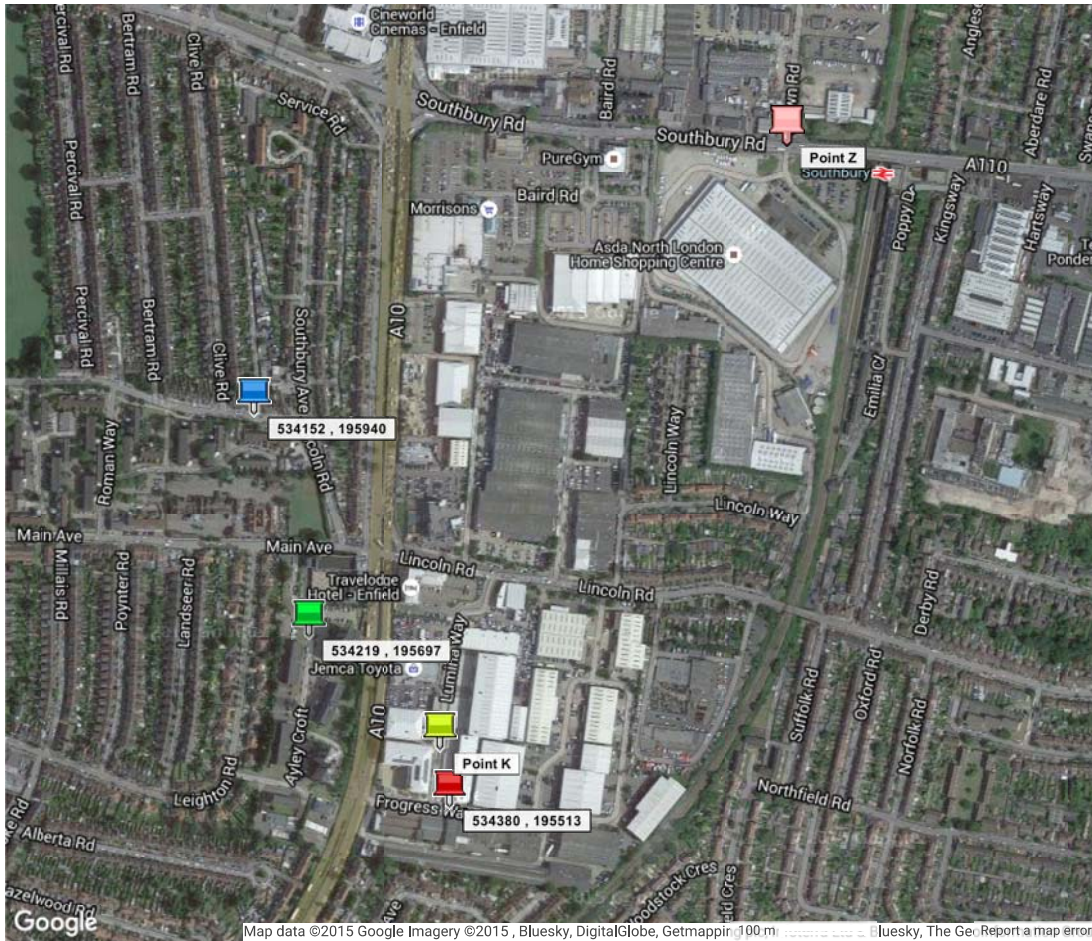

Grid Reference Finder

CAD REF: 2601:07/06/2014 - 08:09 Hours - Page 187 to 190 -
 Grid Ref:534219, 195697 - Ayley Croft

Map data ©2015 Google Imagery ©2015, Bluesky, DigitalGlobe, Getmappir, 100 m, Bluesky, The Geo. Report a map error

Grid Reference	X (Eastings)	Y (Northings)	Latitude	Longitude	Description (Click to Edit)	Address	Postcode	Link	Center	Zoom	St
TQ 34380 95513	534380	195513	51.642370	-0.05935673	534380 , 195513	1 Progress Way, Enfield, Greater London EN1 1FT, UK	EN1 1FT				
TQ 34152 95940	534152	195940	51.646262	-0.06248615	534152 , 195940	166 Lincoln Rd, Enfield, Greater London EN1 1LN, UK	EN1 1LN				
TQ 34369 95576	534369	195576	51.642937	-0.05949139	Point K	22a Lumina Way, Enfield, Greater London EN1 1FS, UK	EN1 1FS				
TQ 31438 97711	531438	197711	51.662817	-0.10102331	531438 , 197711	40 Hardy Way, Enfield, Greater London EN2 8NW, UK	EN2 8NW				
TQ 34219 95697	534219	195697	51.644062	-0.06161153	534219 , 195697	Ayley Croft, Enfield, Greater London EN1, UK	EN1 1XU				
TQ 34736 96257	534736	196257	51.648969	-0.05393385	Point Z	Crown Rd, Enfield, Greater London EN1, UK	EN1 1UB				

This CAD is CAD Ref: 2601:07/06/2014
 Grid Ref: 534219, 195697 Green Marker
 Progress Way - Grid Ref: 534380, 195513 - RED Marker
 Crown Road - Grid Ref: 534720, 196274 - PINK Marker
 Ayley Croft - Grid Ref: 534219, 195697 - GREEN Marker