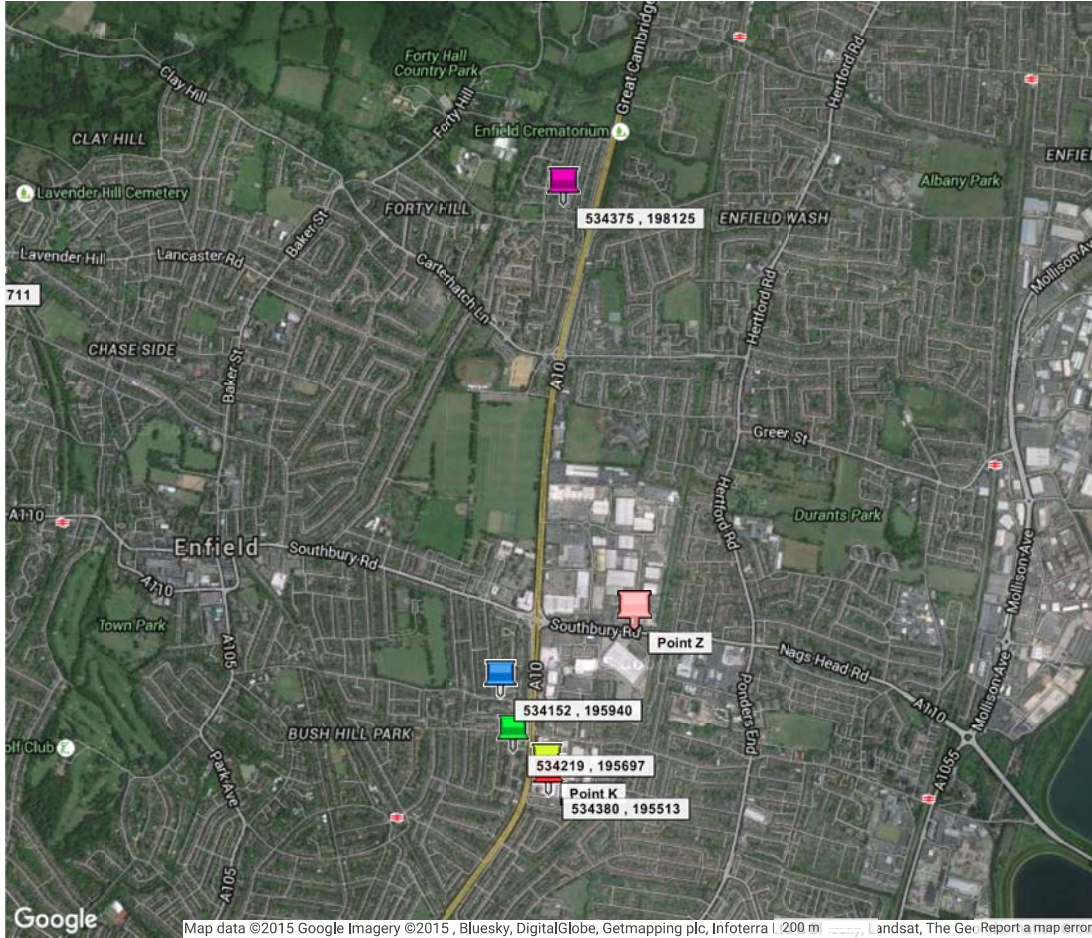

**Grid Reference Finder**

CAD REF: 3037:07/06/2014 - 09:20 Hours - Page 179 to 183 -  
 Grid Ref:534375, 198125 - Tynemouth Dr - (Miles Away)

Grid Reference	X (Eastings)	Y (Northings)	Latitude	Longitude	Description (Click to Edit)	Address	Postcode	Link	Center	Zoom	St
TQ 34380 95513	534380	195513	51.642370	-0.05935673	534380 , 195513	1 Progress Way, Enfield, Greater London EN1 1FT, UK	EN1 1FT				
TQ 34152 95940	534152	195940	51.646262	-0.06248615	534152 , 195940	166 Lincoln Rd, Enfield, Greater London EN1 1LN, UK	EN1 1LN				
TQ 34369 95576	534369	195576	51.642937	-0.05949139	Point K	22a Lumina Way, Enfield, Greater London EN1 1FS, UK	EN1 1FS				
TQ 31438 97711	531438	197711	51.662817	-0.10102331	531438 , 197711	40 Hardy Way, Enfield, Greater London EN2 8NW, UK	EN2 8NW				
TQ 34219 95697	534219	195697	51.644062	-0.06161153	534219 , 195697	Ayley Croft, Enfield, Greater London EN1, UK	EN1 1XU				
TQ 34736 96257	534736	196257	51.648969	-0.05393385	Point Z	Crown Rd, Enfield, Greater London EN1, UK	EN1 1UB				
TQ 34375 98125	534375	198125	51.665843	-0.05842610	534375 , 198125	8 Tynemouth Dr, Enfield, Greater London EN1 4LS, UK	EN1 4LS				

This CAD is CAD Ref: 3037:07/06/2014 - 09:20 Hours  
 Grid Ref: 534375, 198125  
 Progress Way RED Marker  
 Crown Road PINK Marker  
 PURPLE Marker Tynemouth Drive (Miles Away)