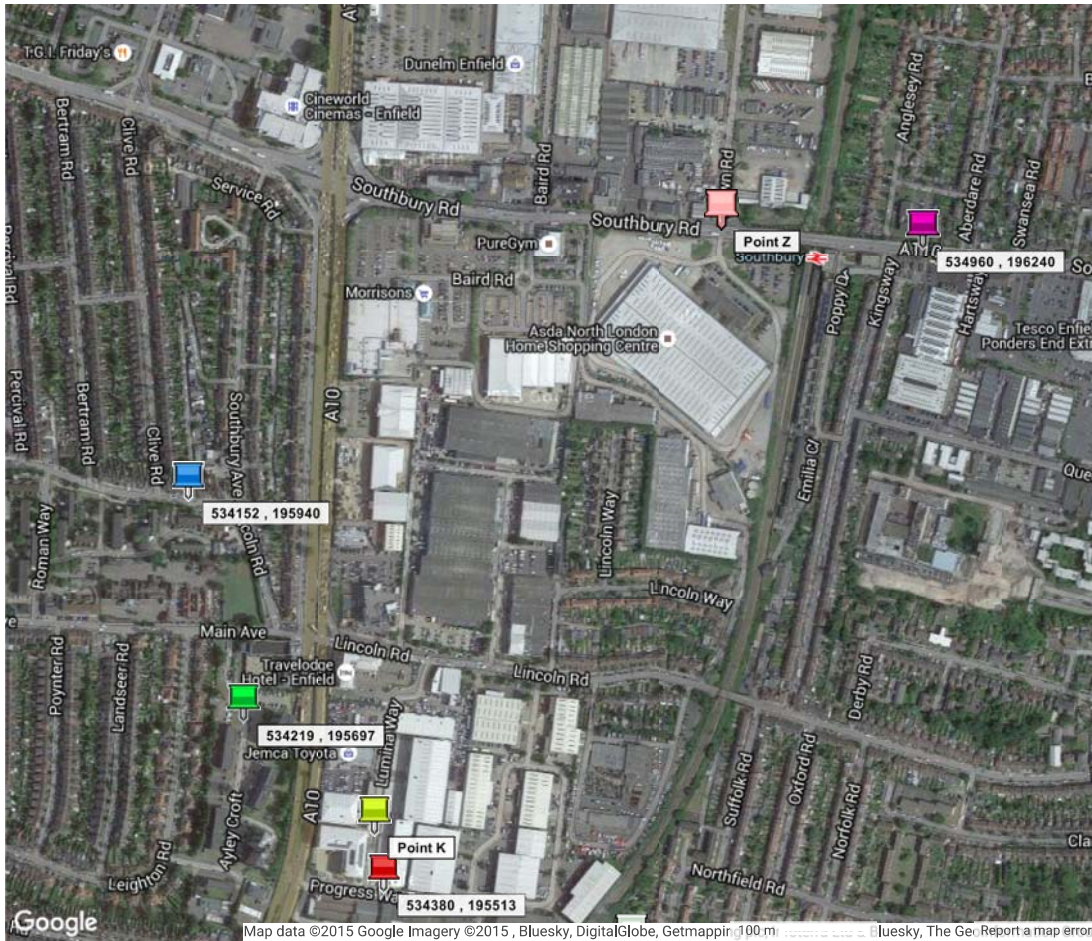

Grid Reference Finder

Grid Reference	X (Eastings)	Y (Northings)	Latitude	Longitude	Description (Click to Edit)	Address	Postcode	Link	Center	Zoom	St
TQ 34380 95513	534380	195513	51.642370	-0.05935673	534380 , 195513	1 Progress Way, Enfield, Greater London EN1 1FT, UK	EN1 1FT				
TQ 34152 95940	534152	195940	51.646262	-0.06248615	534152 , 195940	166 Lincoln Rd, Enfield, Greater London EN1 1LN, UK	EN1 1LN				
TQ 34369 95576	534369	195576	51.642937	-0.05949139	Point K	22a Lumina Way, Enfield, Greater London EN1 1FS, UK	EN1 1FS				
TQ 31438 97711	531438	197711	51.662817	-0.10102331	531438 , 197711	40 Hardy Way, Enfield, Greater London EN2 8NW, UK	EN2 8NW				
TQ 34219 95697	534219	195697	51.644062	-0.06161153	534219 , 195697	Ayley Croft, Enfield, Greater London EN1, UK	EN1 1XU				
TQ 34736 96257	534736	196257	51.648969	-0.05393385	Point Z	Crown Rd, Enfield, Greater London EN1, UK	EN1 1UB				
TQ 34375 98125	534375	198125	51.665843	-0.05842610	534375 , 198125	8 Tynemouth Dr, Enfield, Greater London EN1 4LS, UK	EN1 4LS				
TQ 34396 97692	534396	197692	51.661947	-0.05828901	534396 , 197692	899 Great Cambridge Rd, Enfield, Greater London EN1 4BX, UK	EN1 4BX				
TQ 34657 95453	534657	195453	51.641765	-0.05537912	534657 , 195453	65-100 Woodstock Cres, London N9 7NB, UK	N9 7NB				
TL 35375 02125	535375	202125	51.701547	-0.04242599	535375 , 202125	1 Albury Walk, Cheshunt, Waltham Cross, Hertfordshire EN8 8PB, UK	EN8 8PB				
TQ 34960 96240	534960	196240	51.648764	-0.05069967	534960 , 196240	469A Southbury Rd, Enfield, Greater London EN3 4HX, UK	EN3 4HX				

Progress Way Red Marker

Crown Road Pink Marker

Grid Ref: 534960, 196240 Purple Marker On map Southbury Road

CAD Ref: 3151 Purple Marker On map Southbury Road This is Crown Road