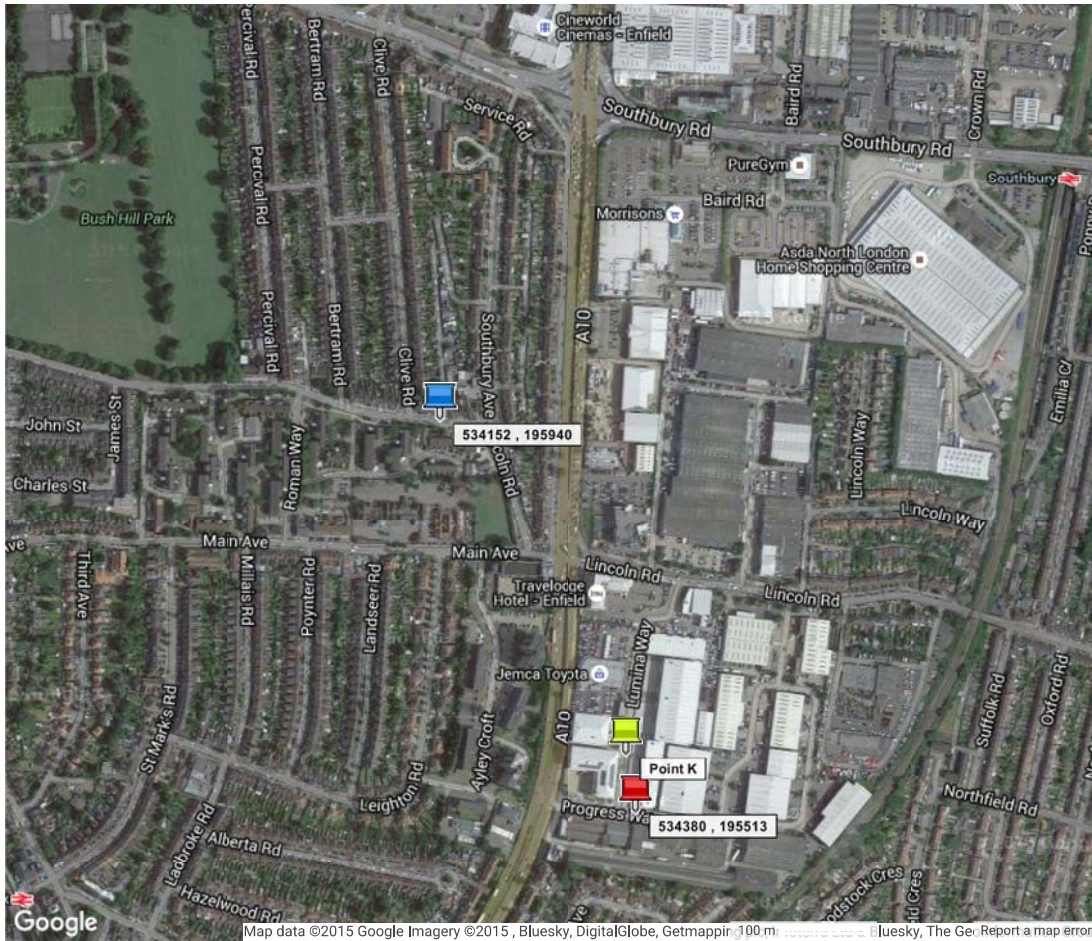

Grid Reference Finder

Grid Reference	X (Eastings)	Y (Northings)	Latitude	Longitude	Description (Click to Edit)	Address	Postcode	Link	Center	Zoom	St
TQ 34380 95513	534380	195513	51.642370	-0.05935673	534380 , 195513	1 Progress Way, Enfield, Greater London EN1 1FT, UK	EN1 1FT	Link			
TQ 34152 95940	534152	195940	51.646262	-0.06248615	534152 , 195940	166 Lincoln Rd, Enfield, Greater London EN1 1LN, UK	EN1 1LN	Link			
TQ 34369 95576	534369	195576	51.642937	-0.05949139	Point K	22a Lumina Way, Enfield, Greater London EN1 1FS, UK	EN1 1FS	Link			

Grid Ref: 534152, 195940 Lincoln Road All Marked with Blue Marker

CAD 1323:07/06/2014 Grid Ref: 534152, 195940

CAD 10742:07/06/2014 Grid Ref: 534152, 195940

CAD 625:08/06/2014 Grid Ref: 534152, 195940