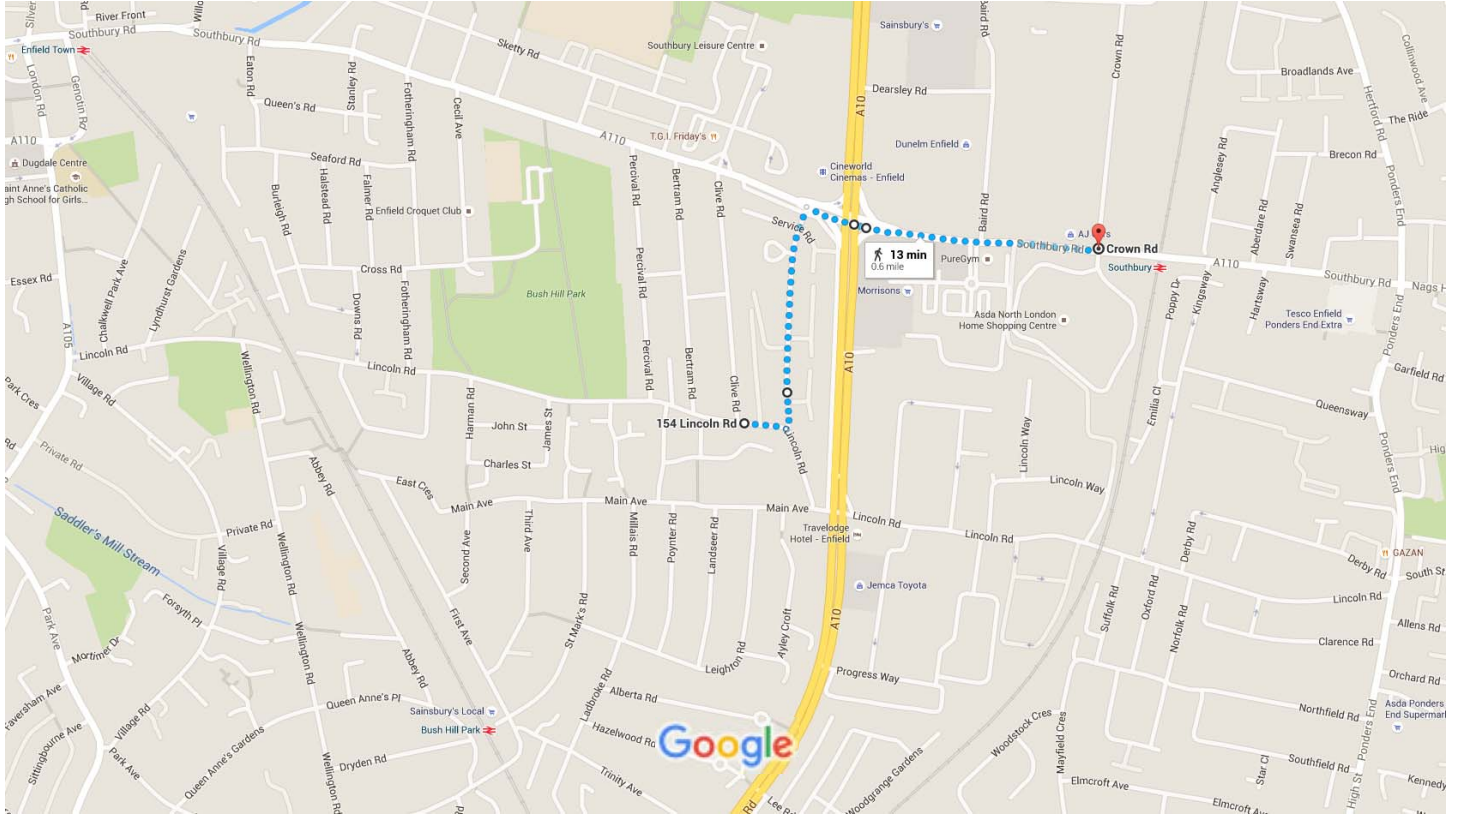

# 154 Lincoln Rd, Enfield EN1 1LN, UK to Crown Rd, Enfield EN1, UK

Walk 0.6 mile, 13 min

Map data ©2015 Google 100 m