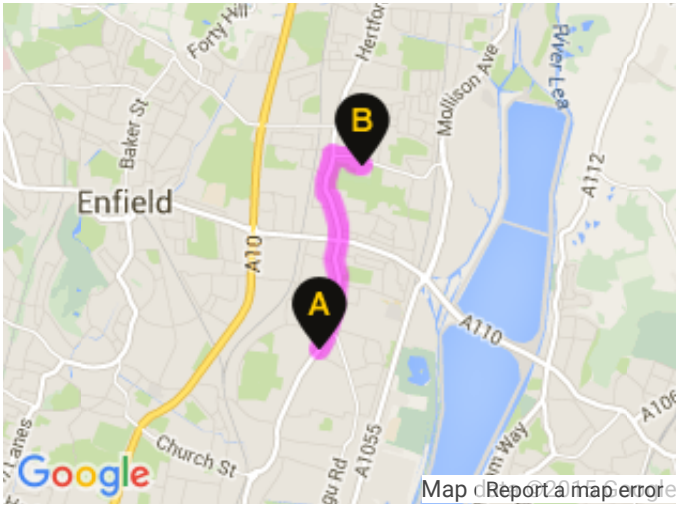

# Route Planner

**From Byron Terrace to: Burncroft Avenue**  
**Distance: 1.6 miles | Time: 0 hr 07 min**

Distance	Directions	Total
0.0	<b>Start:</b> 10 Byron Terrace, Hertford Rd, London N9 7DG, UK Head northeast on Byron Terrace/Hertford Rd/A1010 Continue to follow A1010	0.0
1.4	At the roundabout, take the 2nd exit onto Green St	1.4
0.2	Turn right onto Burncroft Ave	1.5
0.1	<b>Arrive:</b> 32 Burncroft Ave, Enfield, Greater London EN3 7JH, UK	1.6
Section time: 7 min 54 s, Total time: 7 min 54 s		

**AA Roadwatch**  
 Call 84322 – get traffic and weather news in a hurry, 24 hours.  
 Calls from mobiles are charged at up to 65p per minute at all times. Mobile rates vary.

**About your route**

This recommended route is designed as a guide to help you get to your destination safely and easily. If you find an error or omission, please let us know (routeplannerfeedback@theaa.com) so we can correct it for future users. You must not use this route in a way that interferes with your control of your vehicle, or otherwise endangers your safety or the safety of others. No representation is made or guarantee given as to the content or usability of these directions. TheAA.com and its suppliers assume no responsibility for any loss or delay resulting from use of these directions.  
 © The Automobile Association Limited 2015