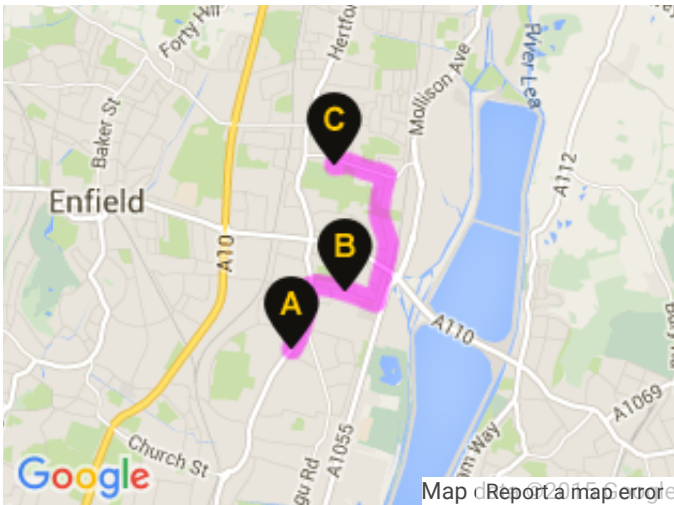

Route Planner

From Byron Terrace via South Street to: Burncroft Avenue
Distance: 2.2 miles | Time: 0 hr 09 min

Distance	Directions	Total
0.0	Start: 10 Byron Terrace, Hertford Rd, London N9 7DG, UK Head northeast on Byron Terrace/Hertford Rd/A1010 Continue to follow A1010	0.0
0.4	Turn right onto South St	0.4
0.3	Arrive: 86 South St, Enfield, Greater London EN3 4BQ, UK	0.7
Section time: 3 min 58 s, Total time: 3 min 58 s		
0.0	Start: 86 South St, Enfield, Greater London EN3 4BQ, UK Head east on South St toward Naylor Grove	0.7
0.2	Turn left onto Alma Rd Go through 1 roundabout	0.9
0.9	At the roundabout, take the 1st exit onto Green St	1.8
0.3	Turn left onto Burncroft Ave	2.2
0.0	Turn right to stay on Burncroft Ave	2.2
0.0	Arrive: 32 Burncroft Ave, Enfield, Greater London EN3 7JH, UK	2.2
Section time: 5 min 57 s, Total time: 9 min 55 s		

AA Roadwatch

Call 84322 – get traffic and weather news in a hurry, 24 hours.
 Calls from mobiles are charged at up to 65p per minute at all times. Mobile rates vary.

About your route

This recommended route is designed as a guide to help you get to your destination safely and easily. If you find an error or omission, please let us know (routeplannerfeedback@theaa.com) so we can correct it for future users.

You must not use this route in a way that interferes with your control of your vehicle, or otherwise endangers your safety or the safety of others.

No representation is made or guarantee given as to the content or usability of these directions. TheAA.com and its suppliers assume no responsibility for any loss or delay resulting from use of these directions.