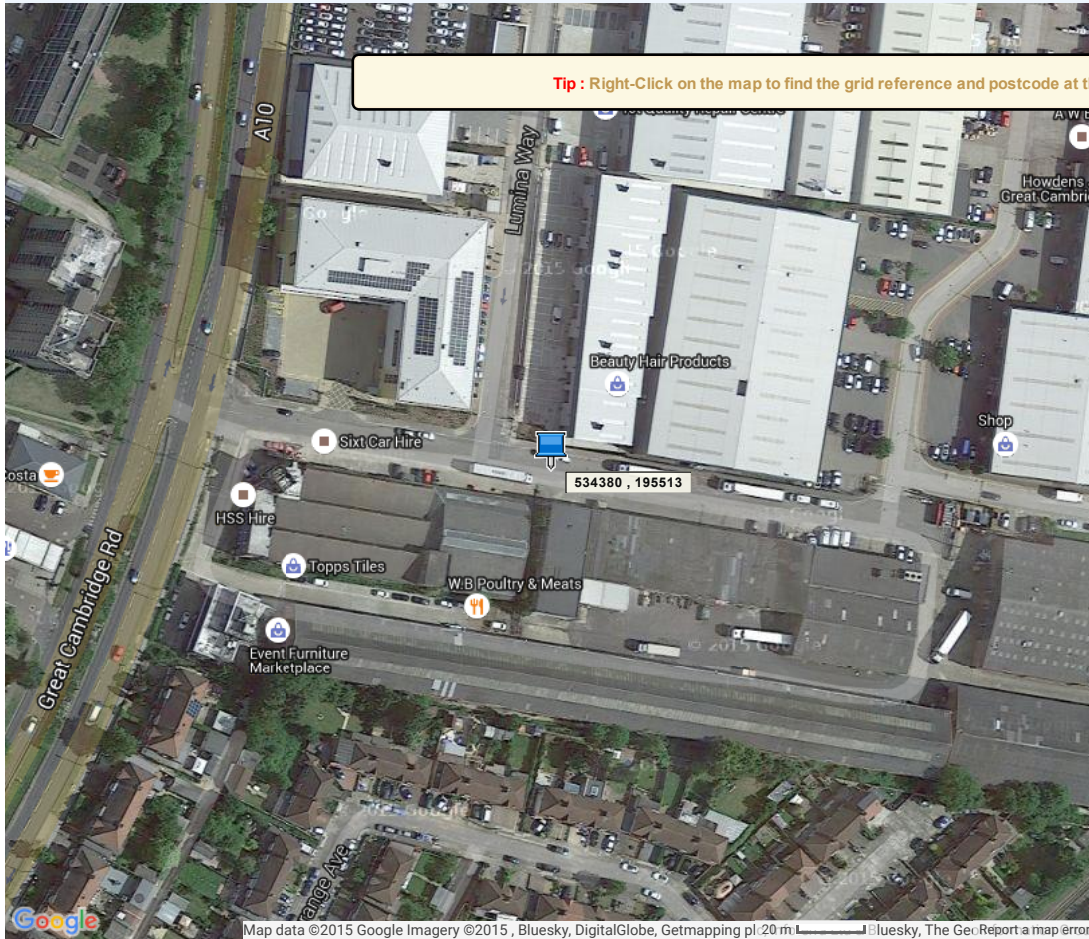

# Grid Reference Finder

Grid Reference	X (Eastings)	Y (Northings)	Latitude	Longitude	Description (Click to Edit)	Address	Postcode	Link	Center	Zoom	St
TQ 34380 95513	534380	195513	51.642370	-0.05935673	534380 , 195513	1 Progress Way, Enfield, Greater London EN1 1FT, UK	EN1 1FT	<a href="#">Link</a>			