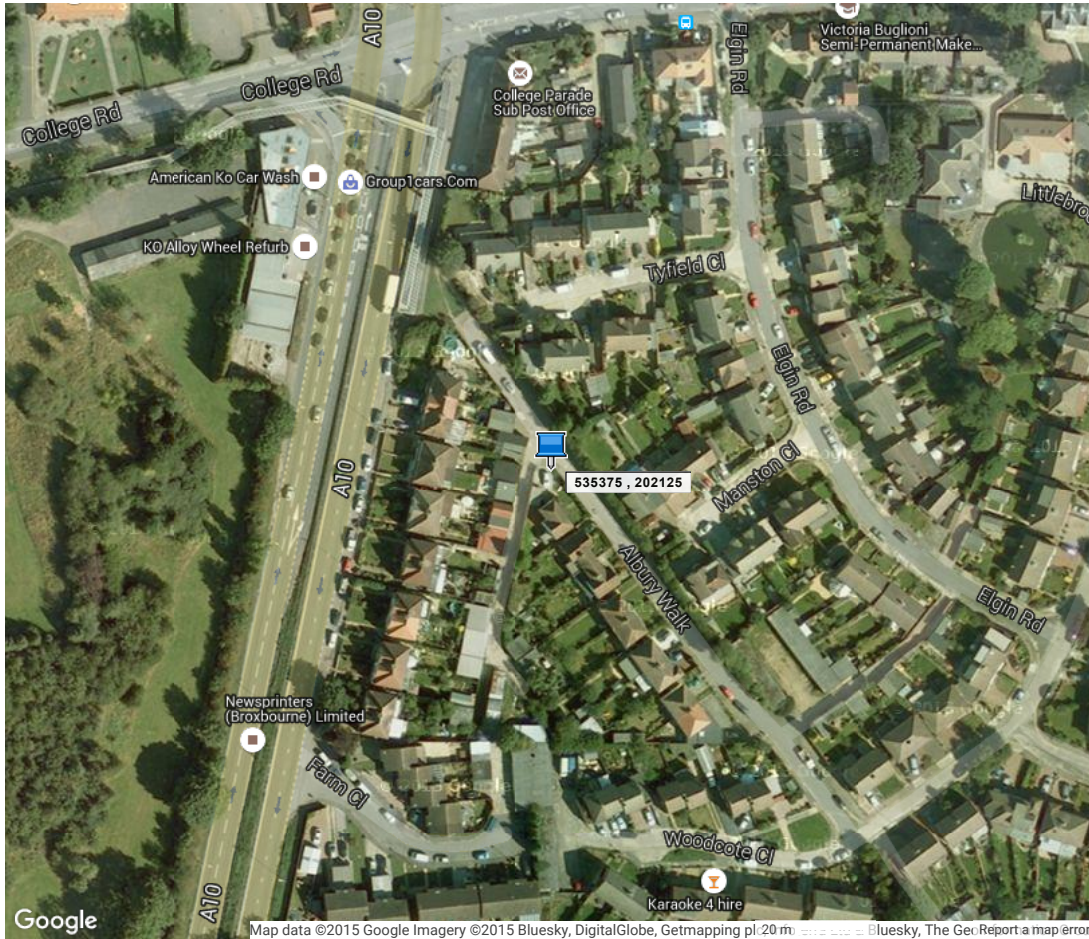

Grid Reference Finder

Grid Reference	X (Eastings)	Y (Northings)	Latitude	Longitude	Description (Click to Edit)	Address	Postcode	Link	Center	Zoom	St
TQ 34152 95940	534152	195940	51.646262	-0.06248615	534152 , 195940	166 Lincoln Rd, Enfield, Greater London EN1 1LN, UK	EN1 1LN	Link			
TQ 34657 95453	534657	195453	51.641765	-0.05537912	534657 , 195453	65-100 Woodstock Cres, London N9 7NB, UK	N9 7NB	Link			
TQ 34405 95434	534405	195434	51.641656	-0.05902737	Point C	74 Woodgrange Ave, Enfield, Greater London EN1 1EN, UK	EN1 1EN	Link			
TQ 34380 95513	534380	195513	51.642370	-0.05935673	534380 , 195513	1 Progress Way, Enfield, Greater London EN1 1FT, UK	EN1 1FT	Link			
TQ 34152 95940	534152	195940	51.646262	-0.06248615	534152 , 195940	166 Lincoln Rd, Enfield, Greater London EN1 1LN, UK	EN1 1LN	Link			
TL 35375 02125	535375	202125	51.701547	-0.04242599	535375 , 202125	1 Albury Walk, Cheshunt, Waltham Cross, Hertfordshire EN8 8PB, UK	EN8 8PB	Link