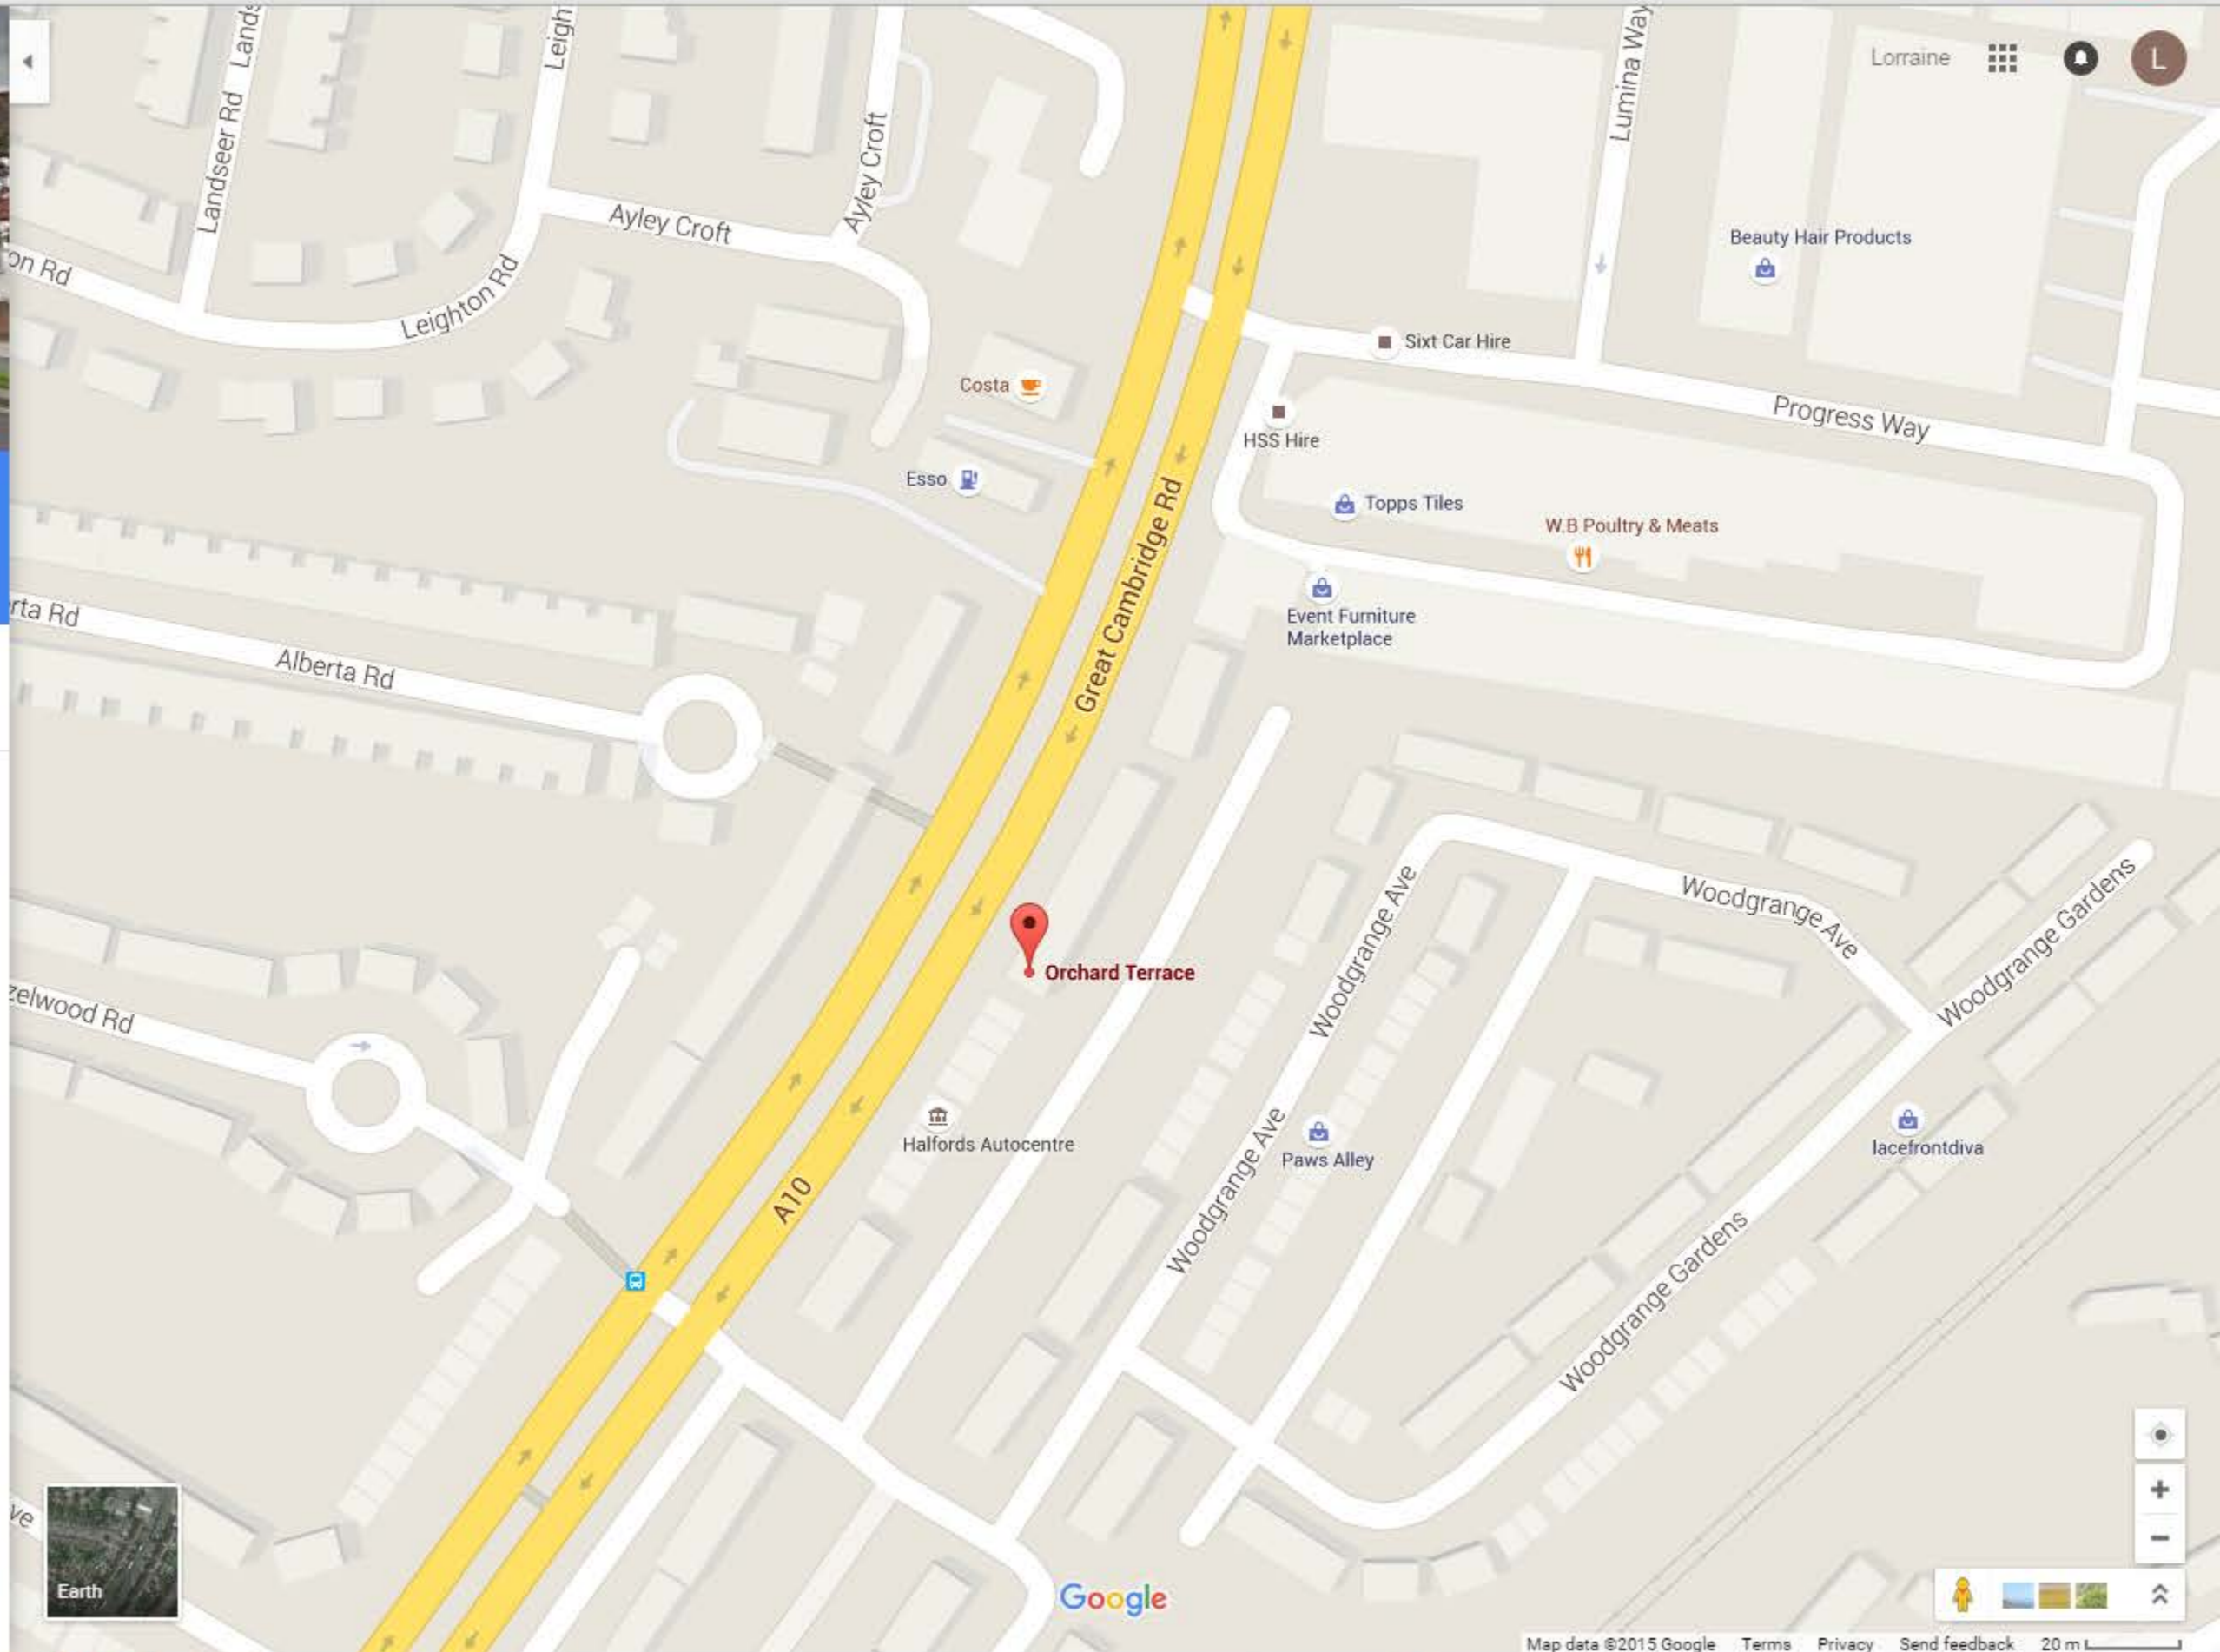

Orchard Terrace, Great Cambridg

Orchard Terrace
Great Cambridge Rd
Enfield, Greater London EN1 1EL

Directions

SAVE

NEARBY

SHARE

Add a missing place

Street View