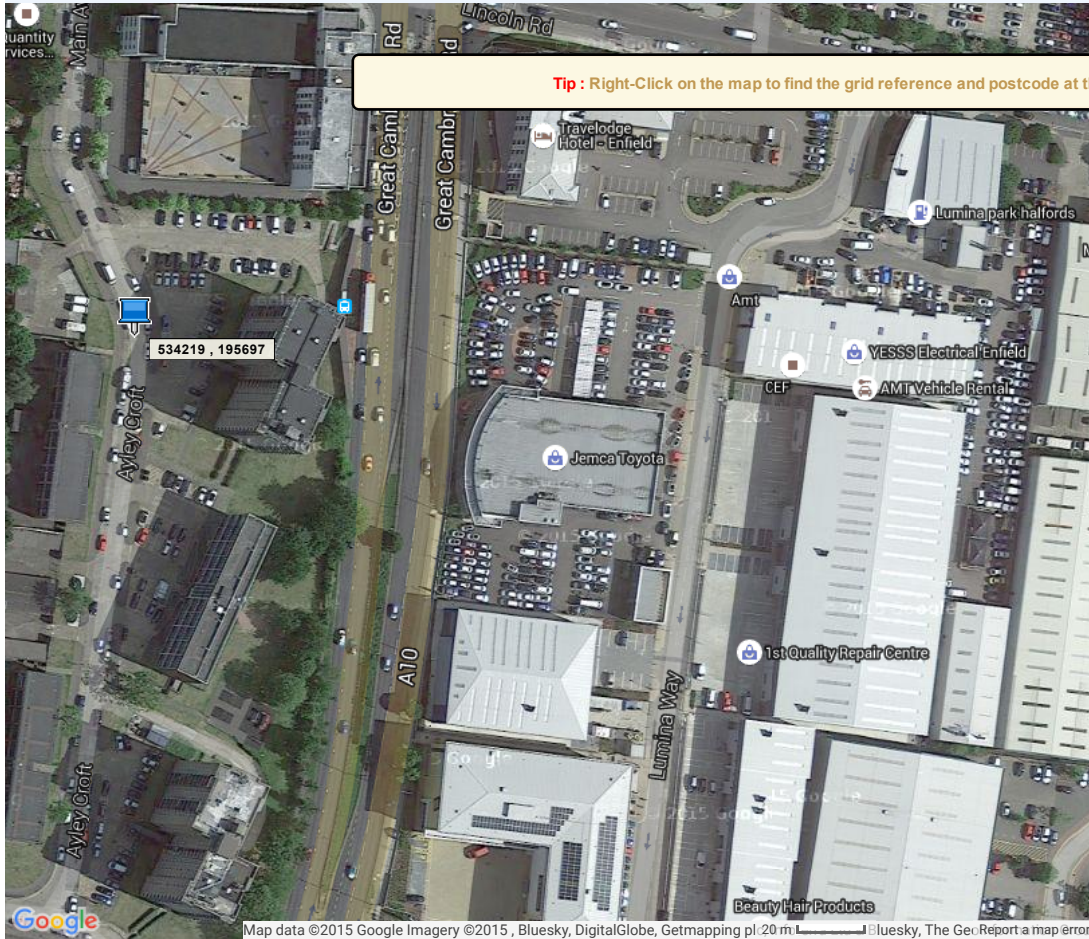

Grid Reference Finder

Grid Reference	X (Eastings)	Y (Northings)	Latitude	Longitude	Description (Click to Edit)	Address	Postcode	Link	Center	Zoom	St
TQ 34380 95513	534380	195513	51.642370	-0.05935673	534380 , 195513	1 Progress Way, Enfield, Greater London EN1 1FT, UK	EN1 1FT	Link			
TQ 34152 95940	534152	195940	51.646262	-0.06248615	534152 , 195940	166 Lincoln Rd, Enfield, Greater London EN1 1LN, UK	EN1 1LN	Link			
TQ 34152 95940	534152	195940	51.646262	-0.06248615	534152 , 195940	166 Lincoln Rd, Enfield, Greater London EN1 1LN, UK	EN1 1LN	Link			
TQ 31438 97711	531438	197711	51.662817	-0.10102331	531438 , 197711	40 Hardy Way, Enfield, Greater London EN2 8NW, UK	EN2 8NW	Link			
TQ 34144 95627	534144	195627	51.643451	-0.06272160	534144 , 195627	76 Leighton Rd, Enfield, Greater London EN1 1XW, UK	EN1 1XW	Link			
TQ 34375 98125	534375	198125	51.665843	-0.05842610	534375 , 198125	8 Tynemouth Dr, Enfield, Greater London EN1 4LS, UK	EN1 4LS	Link			
TQ 34380 95513	534380	195513	51.642370	-0.05935673	534380 , 195513	1 Progress Way, Enfield, Greater London EN1 1FT, UK	EN1 1FT	Link			
TQ 34219 95697	534219	195697	51.644062	-0.06161153	534219 , 195697	Ayley Croft, Enfield, Greater London EN1, UK	EN1 1XU	Link			