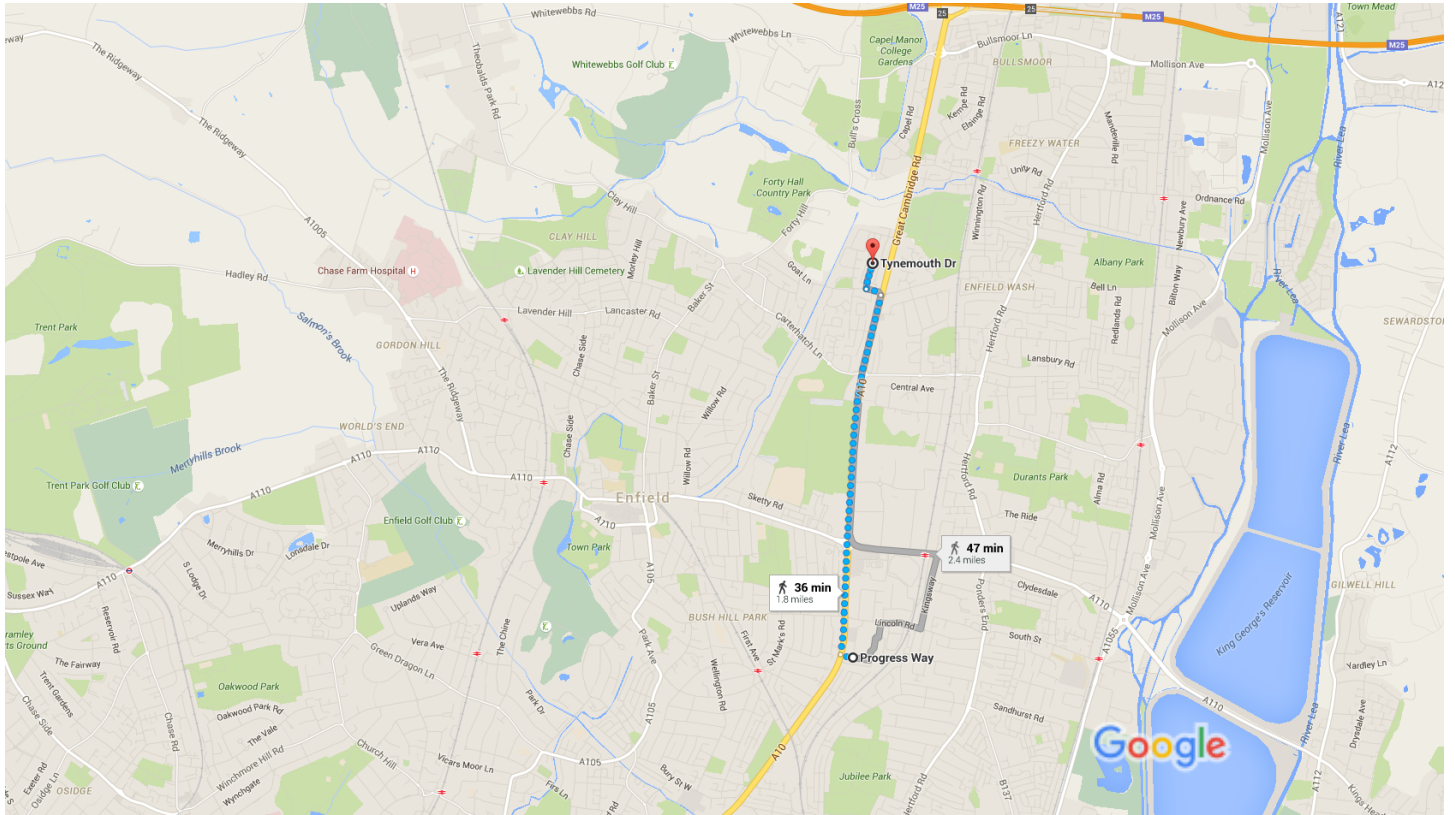

# Progress Way, Enfield EN1, UK to Tynemouth Dr

Walk 1.8 miles, 36 min

Map data ©2015 Google 500 m

via Great Cambridge Rd/A10

36 min  
1.8 miles

via Southbury Rd/A110 and Great Cambridge Rd/A10

47 min  
2.4 miles