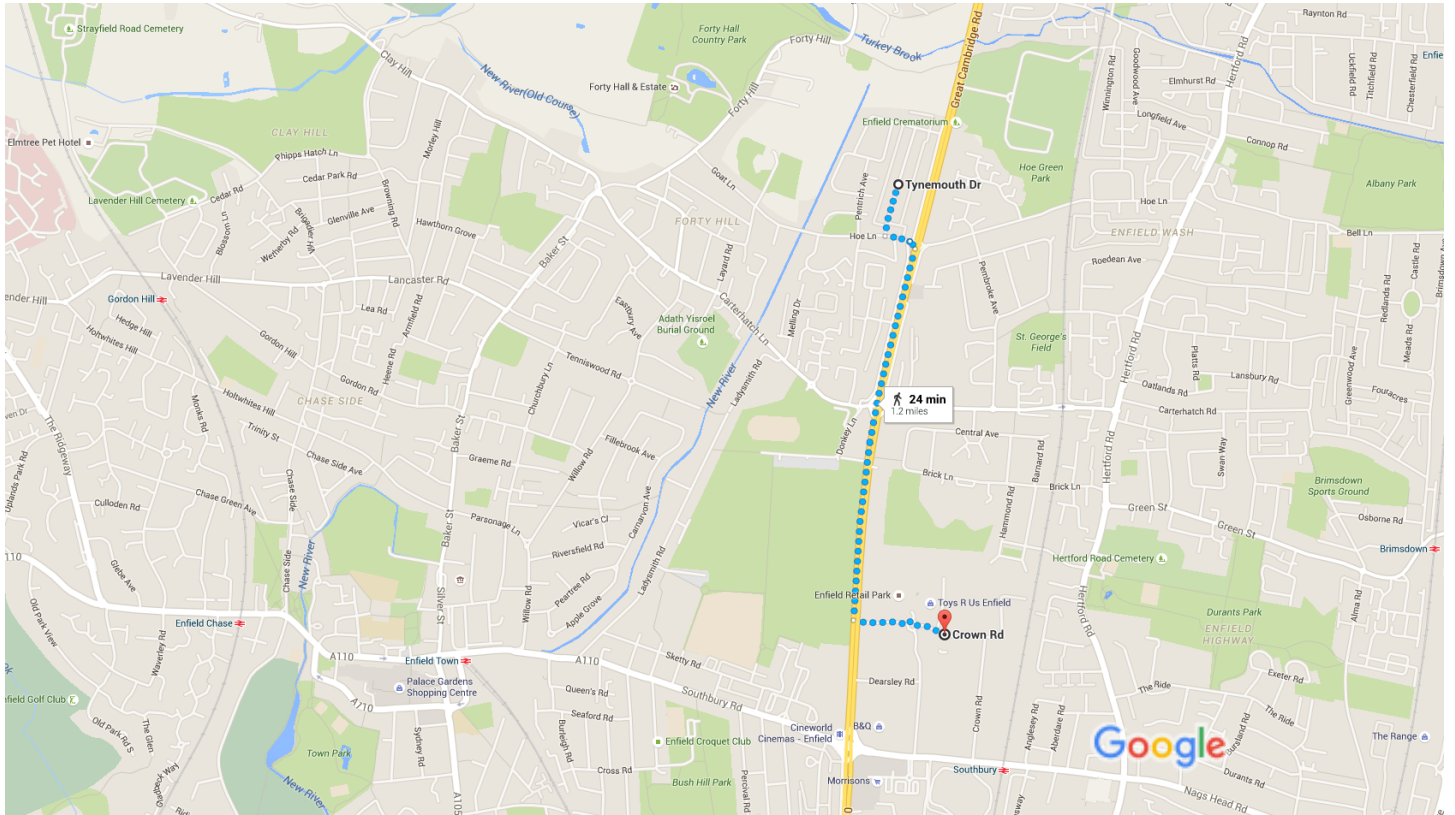

# Tynemouth Dr, Enfield EN1 4LS, UK to Crown Rd, Enfield EN1, UK

Walk 1.2 miles, 24 min

Map data ©2015 Google 200 m

via Great Cambridge Rd/A10

24 min  
1.2 miles