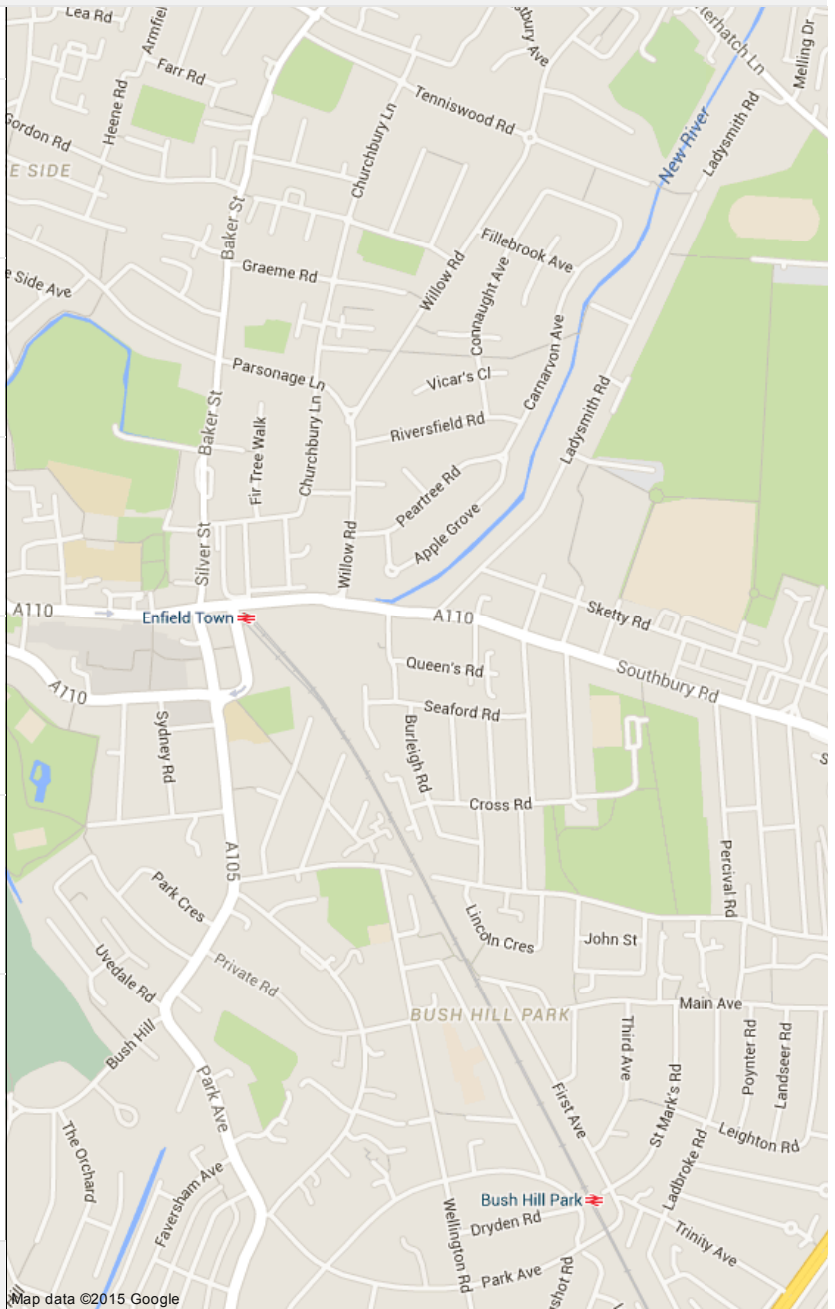

Directions

Closed now

Safestore

28 Great Cambridge Rd

020 8342 2424

Permanently closed

Website

Directions

London - From your Internet address - Use precise location [Learn more](#)

[more](#)

[Help](#)

[Send feedback](#)

[Privacy](#)

[Terms](#)

Map data ©2015 Google