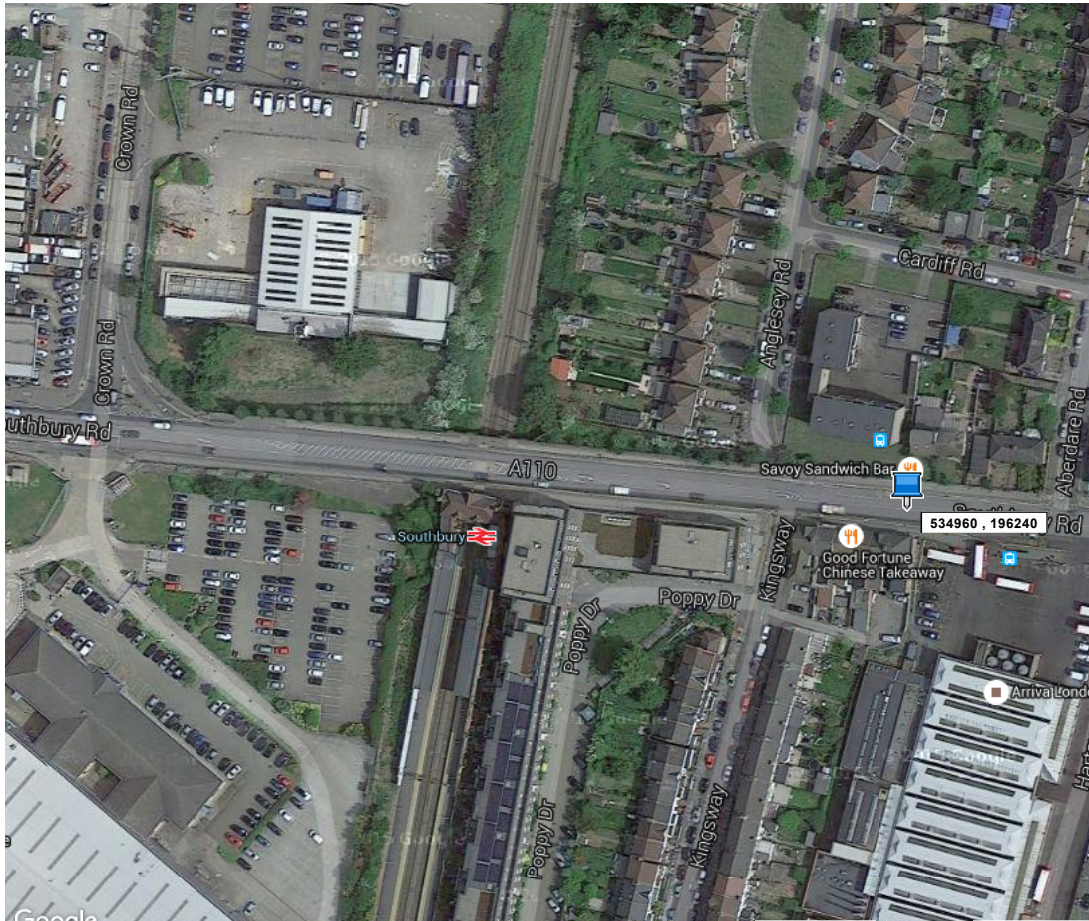

Grid Reference Finder

Map data ©2015 Google Imagery ©2015, Bluesky, DigitalGlobe, Getmapping pl. 20 m

Grid Reference	X (Eastings)	Y (Northings)	Latitude	Longitude	Description (Click to Edit)	Address	Postcode	Link	Center	Zoom	St
TQ 34152 95940	534152	195940	51.646262	-0.06248615	534152 , 195940	166 Lincoln Rd, Enfield, Greater London EN1 1LN, UK	EN1 1LN	Link			
TQ 34657 95453	534657	195453	51.641765	-0.05537912	534657 , 195453	65-100 Woodstock Cres, London N9 7NB, UK	N9 7NB	Link			
TQ 34405 95434	534405	195434	51.641656	-0.05902737	Point C	74 Woodgrange Ave, Enfield, Greater London EN1 1EN, UK	EN1 1EN	Link			
TQ 34380 95513	534380	195513	51.642370	-0.05935673	534380 , 195513	1 Progress Way, Enfield, Greater London EN1 1FT, UK	EN1 1FT	Link			
TQ 34152 95940	534152	195940	51.646262	-0.06248615	534152 , 195940	166 Lincoln Rd, Enfield, Greater London EN1 1LN, UK	EN1 1LN	Link			
TL 35375 02125	535375	202125	51.701547	-0.04242599	535375 , 202125	1 Albury Walk, Cheshunt, Waltham Cross, Hertfordshire EN8 8PB, UK	EN8 8PB	Link			
TQ 34380 95513	534380	195513	51.642370	-0.05935673	534380 , 195513	1 Progress Way, Enfield, Greater London EN1 1FT, UK	EN1 1FT	Link			
TQ 34152 95940	534152	195940	51.646262	-0.06248615	534152 , 195940	166 Lincoln Rd, Enfield, Greater London EN1 1LN, UK	EN1 1LN	Link			
TQ 34960 96240	534960	196240	51.648764	-0.05069967	534960 , 196240	469A Southbury Rd, Enfield, Greater London EN3 4HX, UK	EN3 4HX	Link			
TQ 34960 96240	534960	196240	51.648764	-0.05069967	534960 , 196240	469A Southbury Rd, Enfield, Greater London EN3 4HX, UK	EN3 4HX	Link			