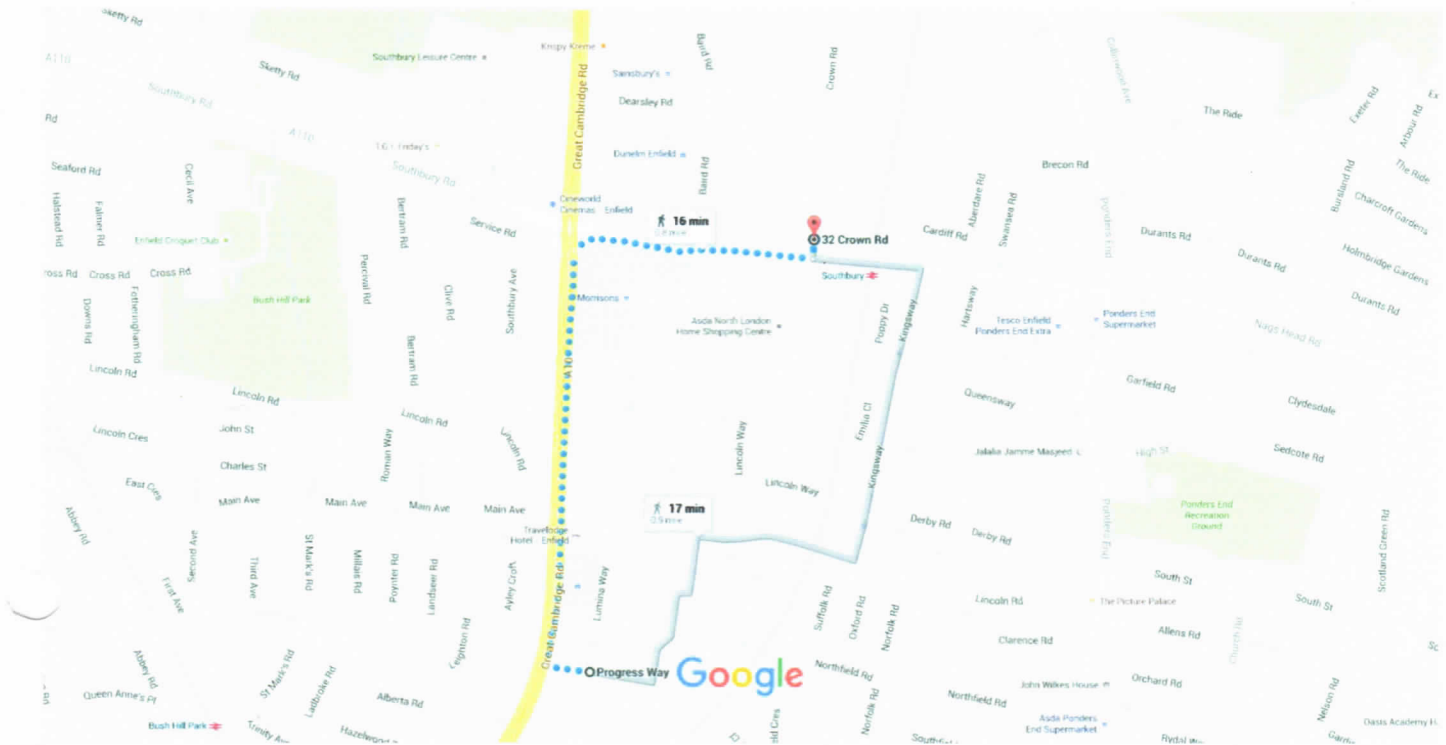

Progress Way, Enfield EN1 1FT, UK to 32 Crown Rd, Enfield EN1, UK

Walk 0.8 mile, 16 min

Map data ©2015 Google 100 m

via Great Cambridge Rd/A10 and Southbury Rd/A110

16 min

Show terrain

0.8 mile

Details