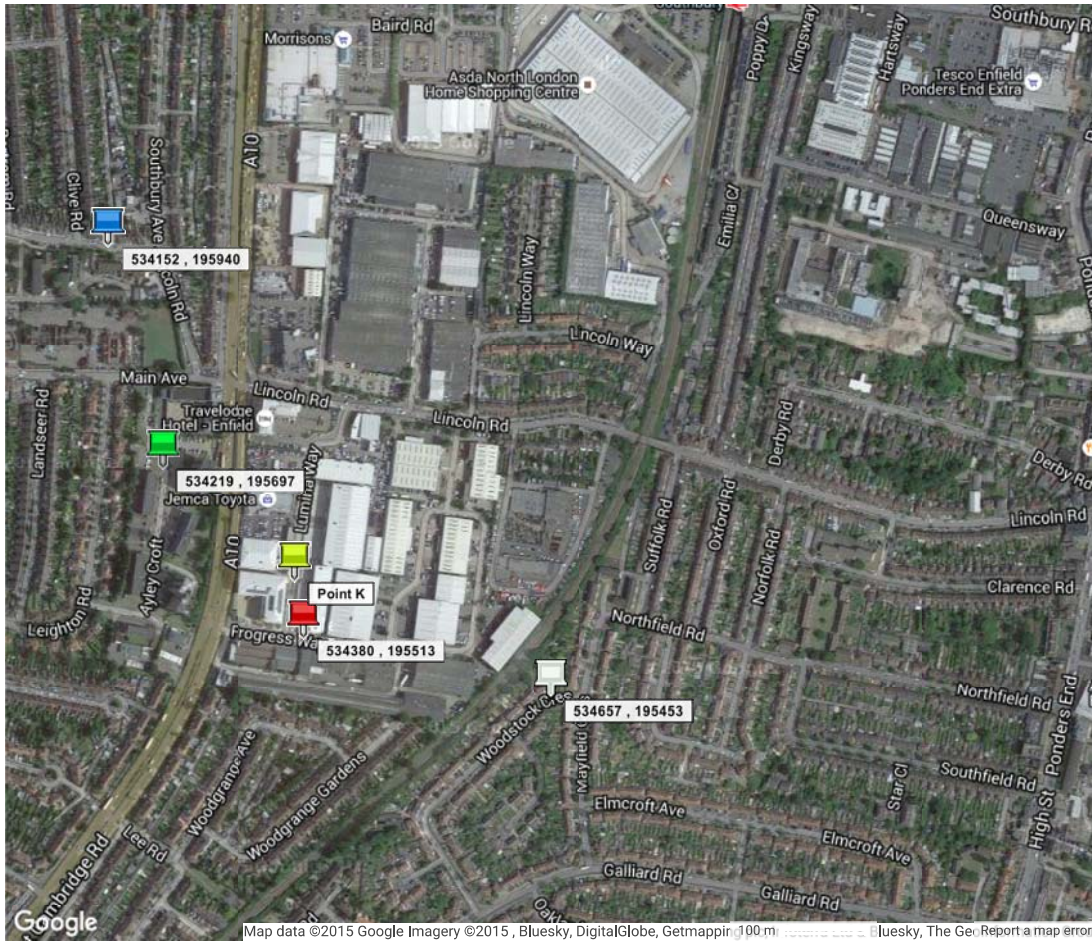

Grid Reference Finder CAD REF: 10481:07/06/2014 - 22:47 Hours - Page 233 to 237 - Grid Ref:534657, 195453 - Woodstock Cres

Grid Reference	X (Eastings)	Y (Northings)	Latitude	Longitude	Description (Click to Edit)	Address	Postcode	Link	Center	Zoom	St
TQ 34380 95513	534380	195513	51.642370	-0.05935673	534380 , 195513	1 Progress Way, Enfield, Greater London EN1 1FT, UK	EN1 1FT				
TQ 34152 95940	534152	195940	51.646262	-0.06248615	534152 , 195940	166 Lincoln Rd, Enfield, Greater London EN1 1LN, UK	EN1 1LN				
TQ 34369 95576	534369	195576	51.642937	-0.05949139	Point K	22a Lumina Way, Enfield, Greater London EN1 1FS, UK	EN1 1FS				
TQ 31438 97711	531438	197711	51.662817	-0.10102331	531438 , 197711	40 Hardy Way, Enfield, Greater London EN2 8NW, UK	EN2 8NW				
TQ 34219 95697	534219	195697	51.644062	-0.06161153	534219 , 195697	Ayley Croft, Enfield, Greater London EN1, UK	EN1 1XU				
TQ 34736 96257	534736	196257	51.648969	-0.05393385	Point Z	Crown Rd, Enfield, Greater London EN1, UK	EN1 1UB				
TQ 34375 98125	534375	198125	51.665843	-0.05842610	534375 , 198125	8 Tynemouth Dr, Enfield, Greater London EN1 4LS, UK	EN1 4LS				
TQ 34396 97692	534396	197692	51.661947	-0.05828901	534396 , 197692	899 Great Cambridge Rd, Enfield, Greater London EN1 4BX, UK	EN1 4BX				
TQ 34657 95453	534657	195453	51.641765	-0.05537912	534657 , 195453	65-100 Woodstock Cres, London N9 7NB, UK	N9 7NB				

This CAD is CAD Ref: 10481:07/06/2014 - 22:47 Hours

Grid Ref: 534657, 195453 - Woodstock Cres

Progress Way - RED Marker

Crown Road - PINK Marker

Woodstock Cres - WHITE Marker