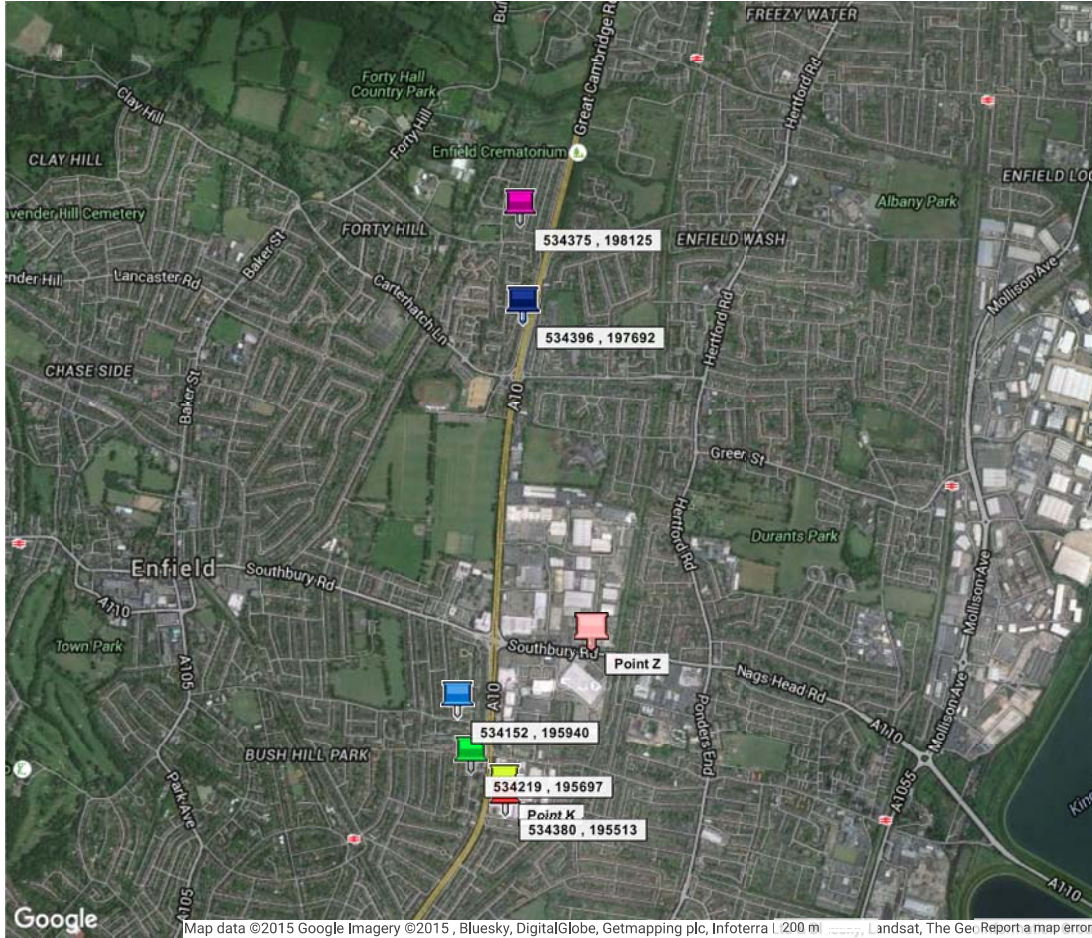

Grid Reference Finder

CAD REF: 8841:07/06/2014 - 20:07 Hours - Page 221 to 224 - Grid Ref:534380, 195513 - Inside Progress Way

Grid Reference	X (Eastings)	Y (Northings)	Latitude	Longitude	Description (Click to Edit)	Address
TQ 34380 95513	534380	195513	51.642370	-0.05935673	534380 , 195513	1 Progress Way, Enfield, Greater London EN1 1FT, UK

Grid Reference Finder

CAD REF: 10393:07/06/2014 - 22:38 Hours - Page 225 to 232 - Grid Ref:534396, 197692 - 899 Great Cambridge Road - (Miles Away)

Grid Reference	X (Eastings)	Y (Northings)	Latitude	Longitude	Description (Click to Edit)	Address	Postcode	Link	Center	Zoom	St
TQ 34380 95513	534380	195513	51.642370	-0.05935673	534380 , 195513	1 Progress Way, Enfield, Greater London EN1 1FT, UK	EN1 1FT				
TQ 34152 95940	534152	195940	51.646262	-0.06248615	534152 , 195940	166 Lincoln Rd, Enfield, Greater London EN1 1LN, UK	EN1 1LN				
TQ 34369 95576	534369	195576	51.642937	-0.05949139	Point K	22a Lumina Way, Enfield, Greater London EN1 1FS, UK	EN1 1FS				
TQ 31438 97711	531438	197711	51.662817	-0.10102331	531438 , 197711	40 Hardy Way, Enfield, Greater London EN2 8NW, UK	EN2 8NW				
TQ 34219 95697	534219	195697	51.644062	-0.06161153	534219 , 195697	Ayley Croft, Enfield, Greater London EN1, UK	EN1 1XU				
TQ 34736 96257	534736	196257	51.648969	-0.05393385	Point Z	Crown Rd, Enfield, Greater London EN1, UK	EN1 1UB				
TQ 34375 98125	534375	198125	51.665843	-0.05842610	534375 , 198125	8 Tynemouth Dr, Enfield, Greater London EN1 4LS, UK	EN1 4LS				
TQ 34396 97692	534396	197692	51.661947	-0.05828901	534396 , 197692	899 Great Cambridge Rd, Enfield, Greater London EN1 4BX, UK	EN1 4BX				

CAD Ref: 10393 - 899 Great Cambridge Road - (Miles Away)

Progress Way, Enfield EN1, UK to Linden Ave

Walk 1.5 miles, 31 min

Map data ©2015 Google 200 m

via Great Cambridge Rd/A10

31 min
1.5 miles

Progress Way, Enfield EN1, UK to Linden Ave