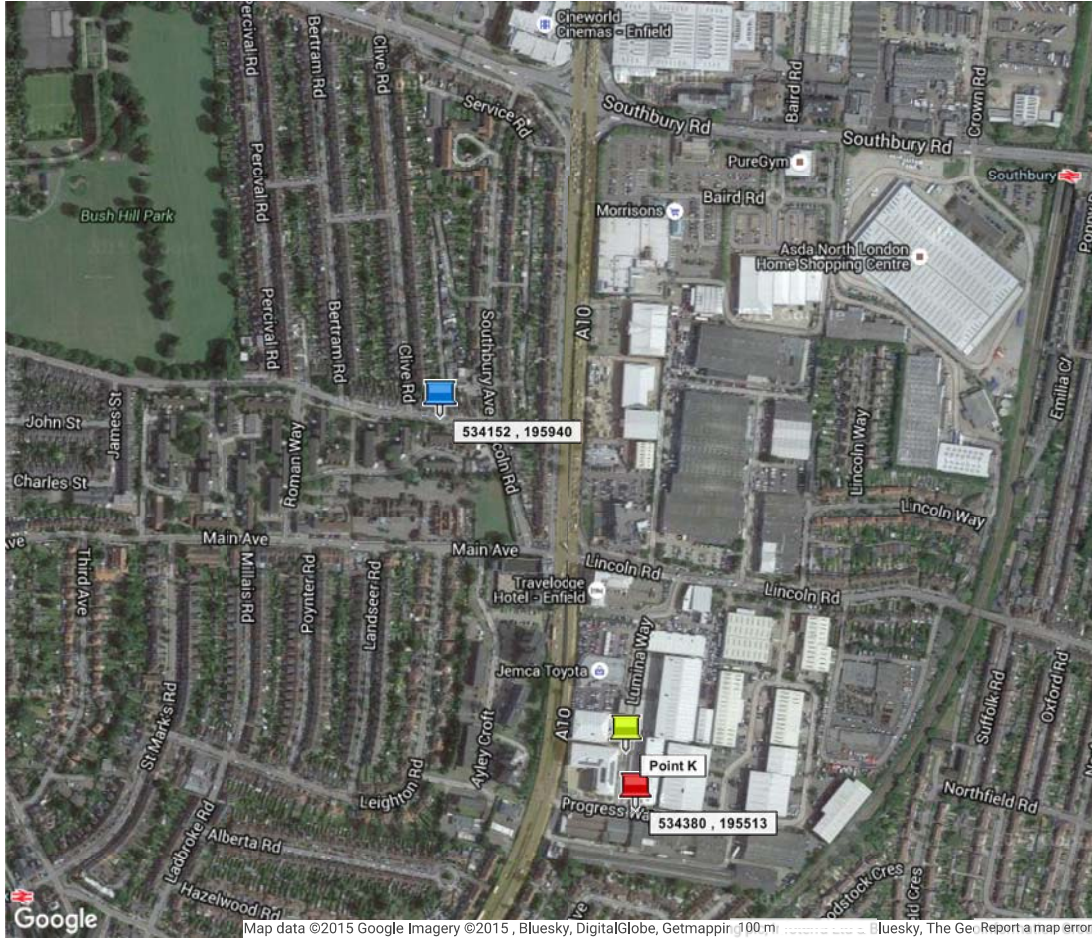

Grid Reference Finder CAD REF: 10742:07/06/2014 - 23:01 Hours - Page 246 to 249 - Grid Ref:534152, 195940 - Lincoln Road

Grid Reference	X (Eastings)	Y (Northings)	Latitude	Longitude	Description (Click to Edit)	Address	Postcode	Link	Center	Zoom	St
TQ 34380 95513	534380	195513	51.642370	-0.05935673	534380 , 195513	1 Progress Way, Enfield, Greater London EN1 1FT, UK	EN1 1FT				
TQ 34152 95940	534152	195940	51.646262	-0.06248615	534152 , 195940	166 Lincoln Rd, Enfield, Greater London EN1 1LN, UK	EN1 1LN				
TQ 34369 95576	534369	195576	51.642937	-0.05949139	Point K	22a Lumina Way, Enfield, Greater London EN1 1FS, UK	EN1 1FS				

This CAD is CAD Ref: 10742:07/06/2014 - 23:01 Hours

Grid Ref: 534657, 195453 - Lincoln Rd

Same Grid Ref:

CAD Ref: 1323:07/06/2014 - 534657, 195453 - Lincoln Rd

CAD Ref: 10742:07/06/2014 - 534657, 195453 - Lincoln Rd

CAD Ref: 625:08/06/2014 - 534657, 195453 - Lincoln Rd

Grid Ref: 534152, 195940 BLUE Marker - Lincoln Road