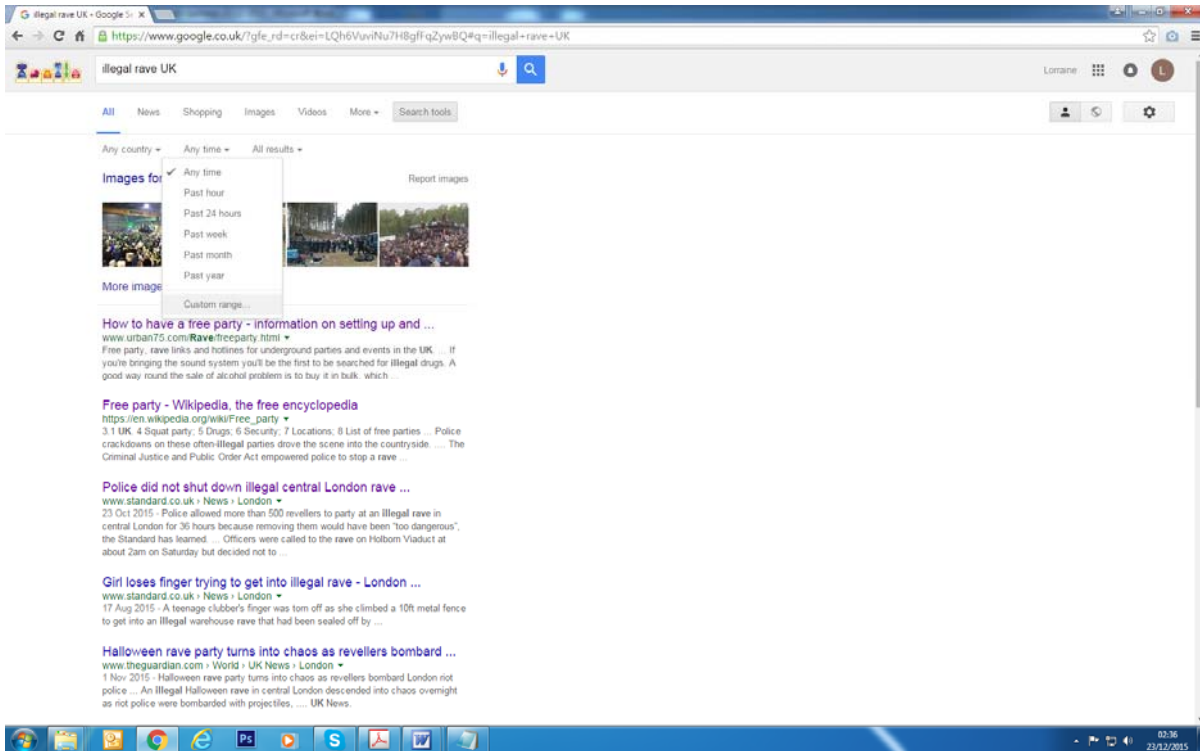

Then I used the search tool to enter custom dates. I had the dates as they were in the application for the ASBO order.

Now we add the date time line we are looking for in the custom fields, you are better to start with a wider date line then you need and see the results and you can shorten the date line as needed from the results you get back.