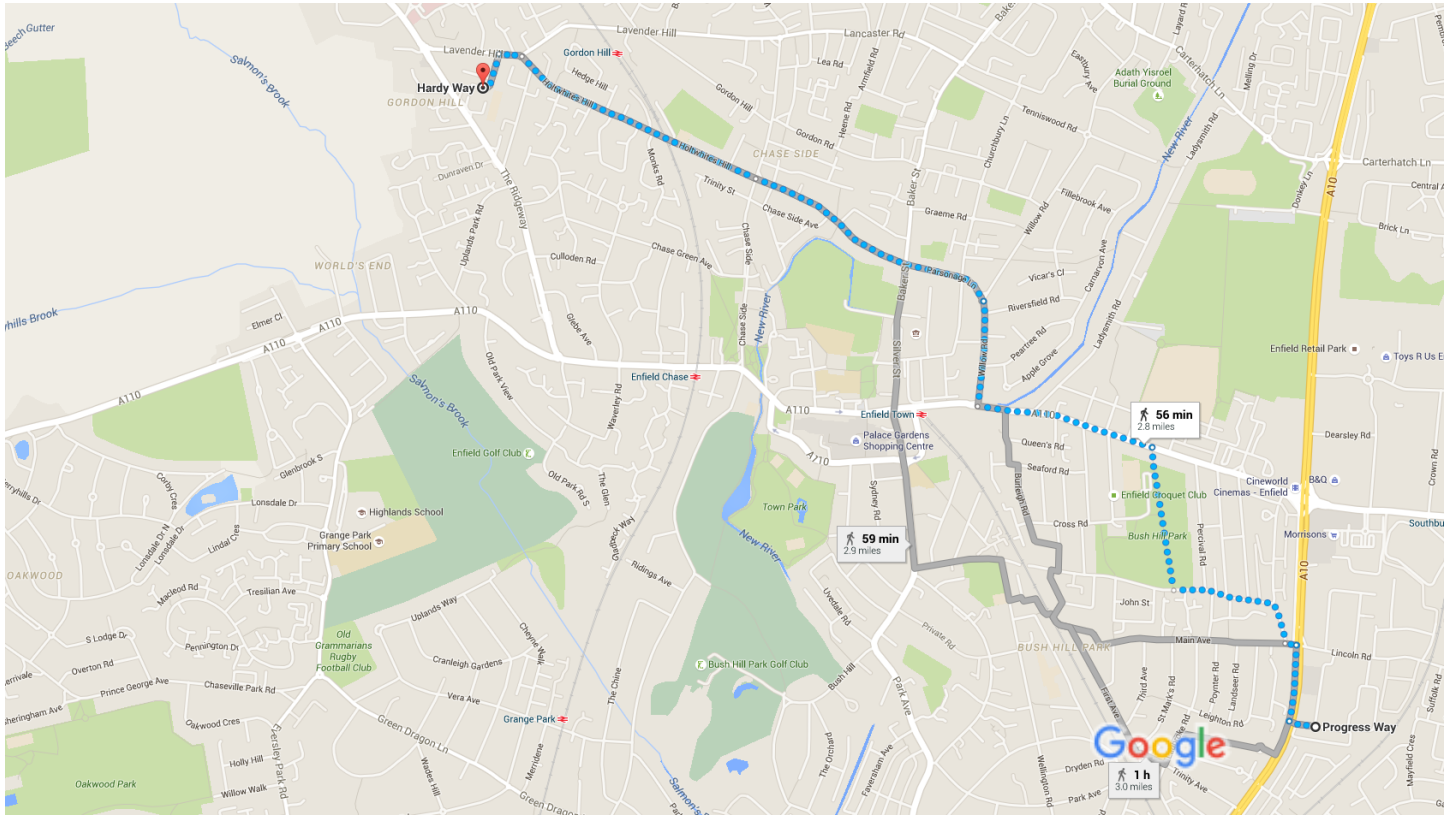

Progress Way, Enfield EN1, UK to Hardy Way, Enfield, Greater London EN2 8NN

Walk 2.8 miles, 56 min

Map data ©2015 Google 200 m

via Holtwhites Hill

56 min
2.8 miles

via Main Ave and Holtwhites Hill

59 min
2.9 miles

via Parsonage Ln and Holtwhites Hill

1 h
3.0 miles