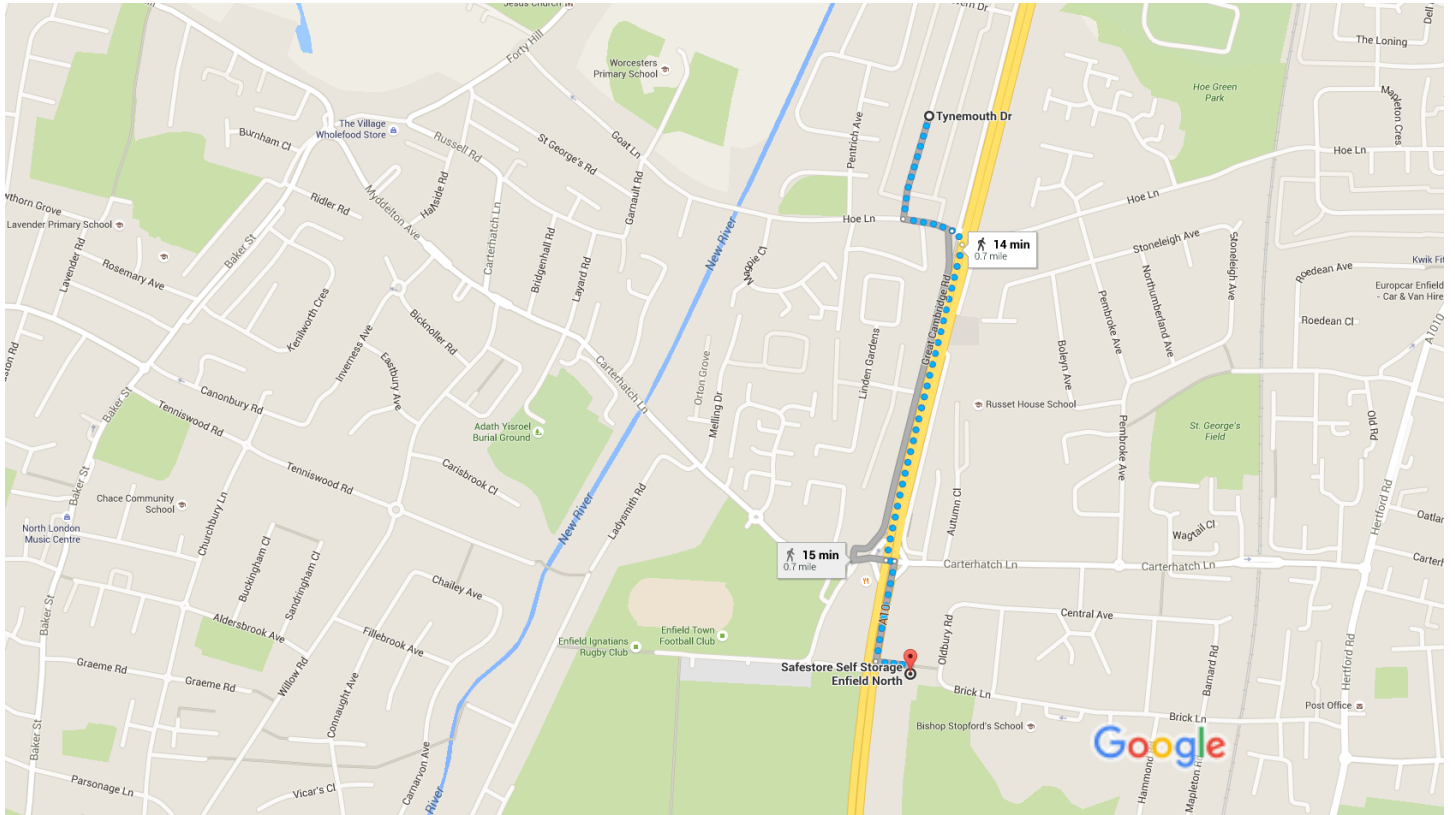

Tynemouth Dr, Enfield EN1 4LS, UK to 760 Great Cambridge Rd, Enfield EN1 3RN

Walk 0.7 mile, 14 min

Map data ©2015 Google 100 m

via Great Cambridge Rd/A10

14 min
0.7 mile

via Great Cambridge Rd

15 min
0.7 mile