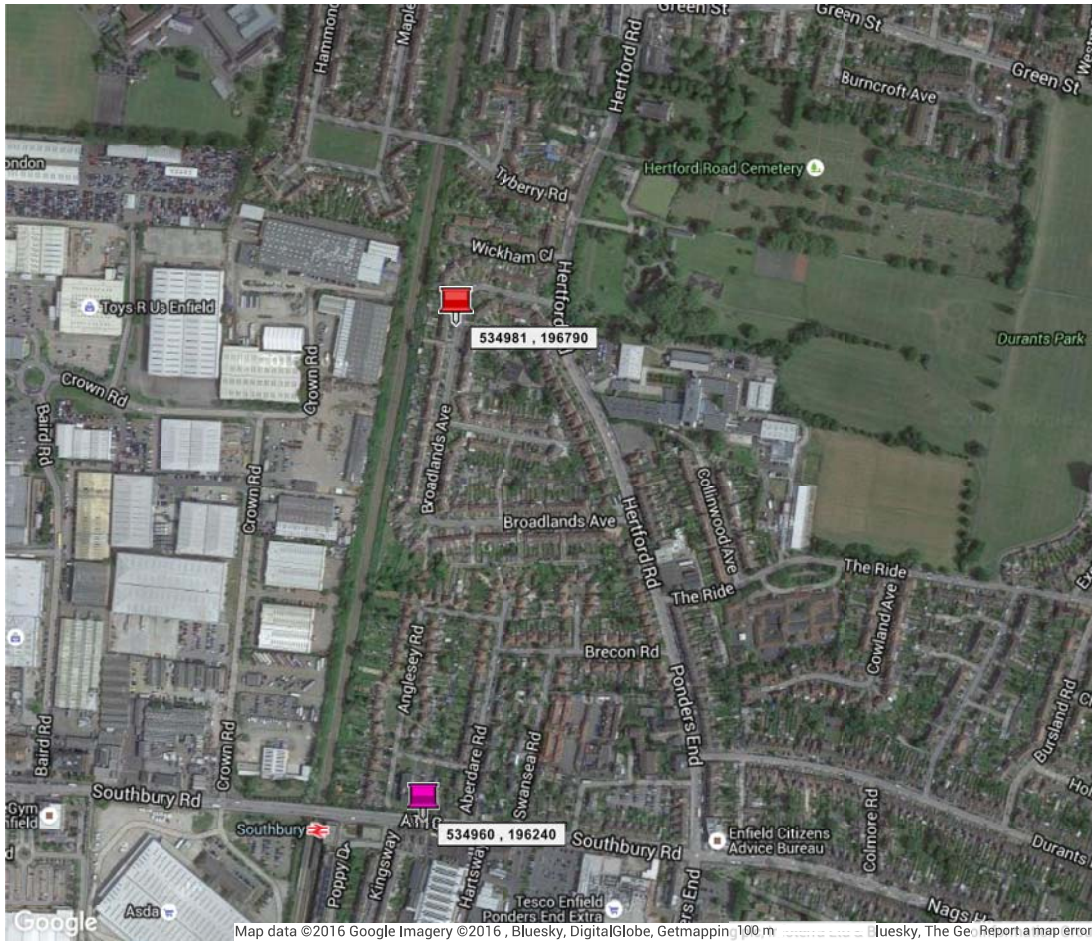

Grid Reference Finder

Grid Reference	X (Eastings)	Y (Northings)	Latitude	Longitude	Description (Click to Edit)	Address	Postcode	Link	Center	Zoom	St
TQ 34960 96240	534960	196240	51.648764	-0.05069967	534960 , 196240	469A Southbury Rd, Enfield, Greater London EN3 4HX, UK	EN3 4HX	Link			
TQ 34981 96790	534981	196790	51.653702	-0.05018424	534981 , 196790	142 Broadlands Ave, Enfield, Greater London EN3 5AF, UK	EN3 5AF	Link			

Page 283 CAD number 3319 this is the only CAD with all 3 grid ref open that we have been given.

The RED marker is the call Map Location Grid Ref:

The Purple Marker is the ATT Map Location Grid Ref: and the INC Map Location Grid Ref:

As you can clearly see the distance from the Call Map Location Grid Ref:

And the distance between the police inputted location on the other 2 map Grid ref that are open.

Then look at the comments page 286 noted this is the rave with lots of calls coming in on this infst states people are weeing up fence too.

This CAD is 100% Crown Road Rave. which police state at trial there is not CADs in Simon's Bundle That are for Crown Road, and in fact state on the stand there was not even a Rave on going at Crown Road that weekend. The judge asked clearly if anything in the bundle was to do with a different Rave and was told no by police.